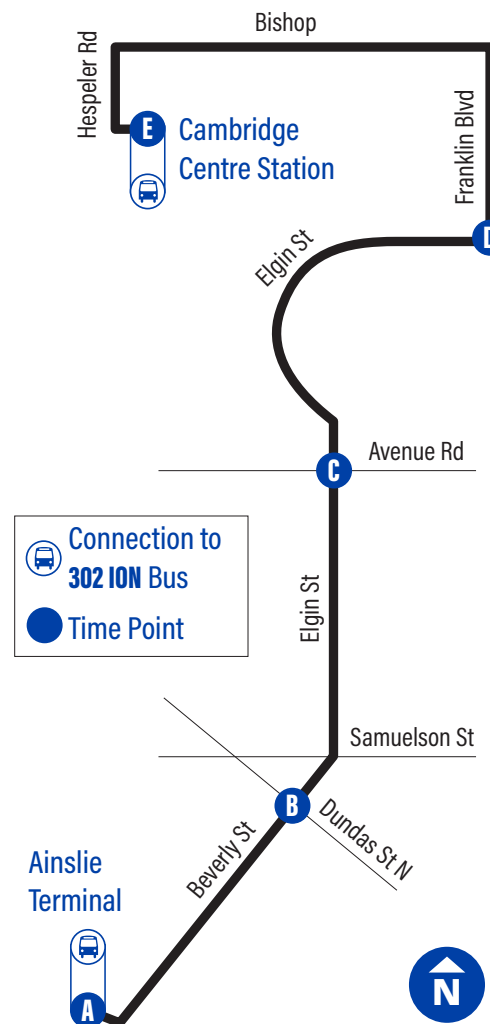

Connection to 302 ION bus

A.M.	0:00
P.M.	0:00

Bus Stops

to Cambridge Centre Station		to Ainslie Terminal	
A Ainslie Terminal	1516	E Cambridge Centre Station	1066
Wellington / Main	1605	Bishop / Hespeler Rd.	4147
Beverly / Kerr	1606	Bishop / Conestoga	1275
B Beverly / Dundas	1608	Bishop / Cowansview	1328
200 Beverly St.	2098	Bishop / Franklin	1311
Beverly / Samuelson	4134	Franklin / Lindsay	1011
Elgin / Bronson	4135	Franklin / Can-Amera	4176
Elgin / Galt Ave.	4136	D Elgin / Franklin	1378
Elgin / Winter	4137	Elgin / Bushnell	1379
C Elgin / Avenue	4138	Elgin / Steeles	1380
Elgin / Glamis	4139	Elgin / Glenbrook	1381
Elgin / Munch	4140	Elgin / Sekura	4148
Elgin / Sekura	4141	Elgin / Path To Ferguson	1361
Elgin / Acorn	4142	Elgin / Ferguson	1362
Elgin / Bushnell	4143	C Elgin / Avenue	2108
D Elgin / Franklin	4144	Elgin / Winter	2109
Franklin / Can-Amera	3660	Elgin / Galt Ave.	2110
Franklin / Lindsay	1543	Elgin / Bronson	2111
Bishop / Franklin	1351	Samuelson / Elgin	4149
Bishop / Cowansview	1353	202 Beverly St.	4150
Bishop / Conestoga	4146	B Beverly / Dundas	1603
Bishop / Collier Macmillan	1320	Beverly / Kerr	4152
E Cambridge Centre Station	1066	Beverly / Dickson	3536
		A Ainslie Terminal	1518
Continues as Route 53		Continues as Route 53	

Elgin North

GRT
GRAND RIVER TRANSIT

58

Effective: April 22, 2024

For the most current bus stop listing, visit grt.ca

Fares and schedules are subject to change without notice.
Weather and road conditions may cause schedule delays.

easyGO

519-585-7555 www.grt.ca TTY: 519-575-4608
Text: 57555 & key in your bus stop number