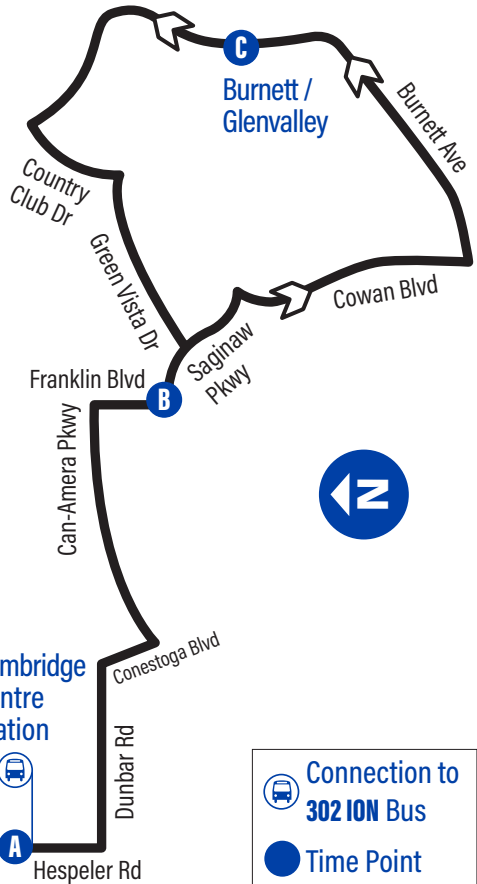

Bus Stops

to Burnett/ Saginaw

to Cambridge Centre Station

A Cambridge Centre Station 1058

Dunbar / International Village 4182

Dunbar / Conestoga 4183

Can-Amera / Conestoga 1280

Can-Amera / Franklin 4212

B Saginaw / St Benedict CSS 4170

Saginaw / Cowan 4171

Cowan / Robson 1367

Cowan / Path To Bayne 1368

Burnett / Buchanan 1369

Burnett / Benn 1355

Burnett / Drumlin 1370

Burnett / Saginaw 4172

C Burnett / Glenvalley 4173

C Burnett / Glenvalley 4173

Burnett / Essex Point 4174

Burnett / Country Club 4175

Country Club / Morel 4235

Green Vista / Whittaker 1354

B Saginaw / St Benedict CSS 1356

Can-Amera / Franklin 1357

Can-Amera / Path To Lena 4093

Can-Amera / Conestoga 1279

Dunbar / Conestoga 1358

Dunbar / International Village 4208

C Cambridge Centre Station 1058

Burnett

GRT
GRAND RIVER TRANSIT

60

Effective: April 22, 2024

For the most current bus stop listing, visit grt.ca

Fares and schedules are subject to change without notice.
Weather and road conditions may cause schedule delays.

easyGO

519-585-7555 www.grt.ca TTY: 519-575-4608
Text: 57555 & key in your bus stop number