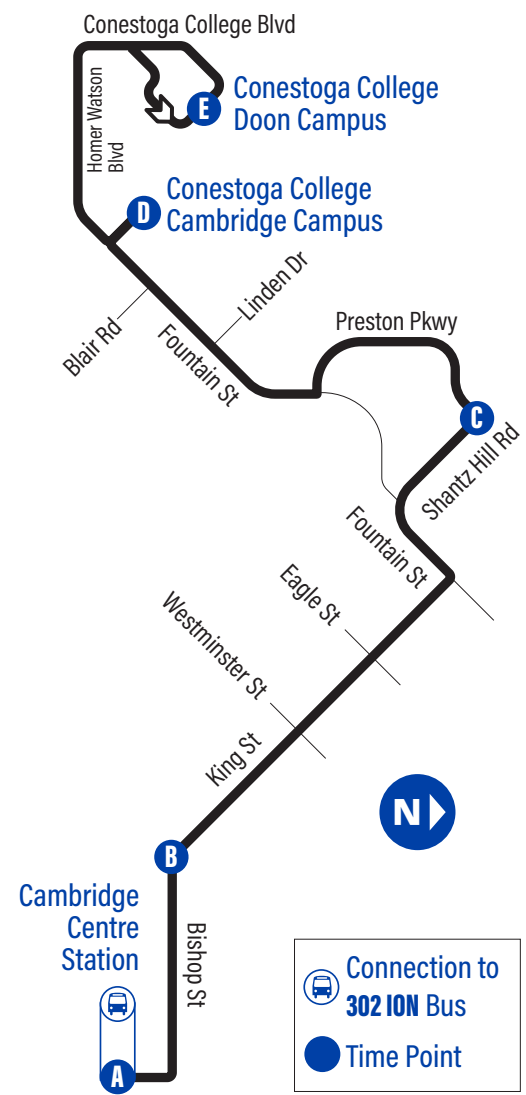

Connection to 302 ION bus	A.M.	0:00	P.M.	0:00

Fares and schedules are subject to change without notice. Weather and road conditions may cause schedule delays.

Fountain

61

Effective: April 22, 2024

Connection to 302 ION Bus
Time Point

519-585-7555 www.grt.ca TTY: 519-575-4608
Text: 57555 & key in your bus stop number