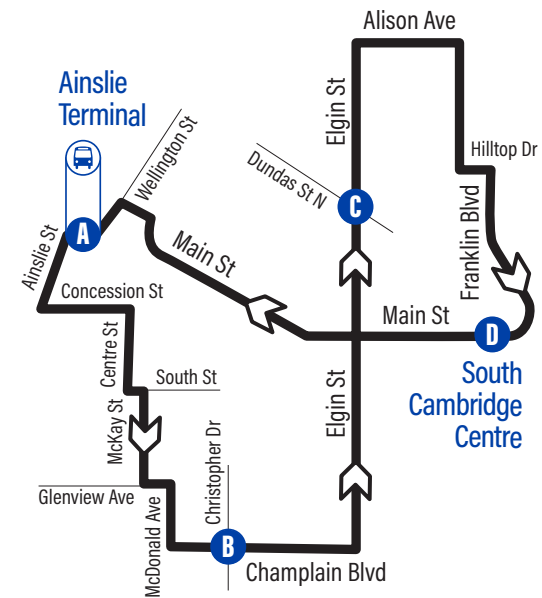

Connection to
302 ION Bus
● Time Point

For the most current bus stop listing, visit grt.ca

Fares and schedules are subject to change without notice.
Weather and road conditions may cause schedule delays.

easyGO

519-585-7555 www.grt.ca TTY: 519-575-4608
Text: 57555 & key in your bus stop number