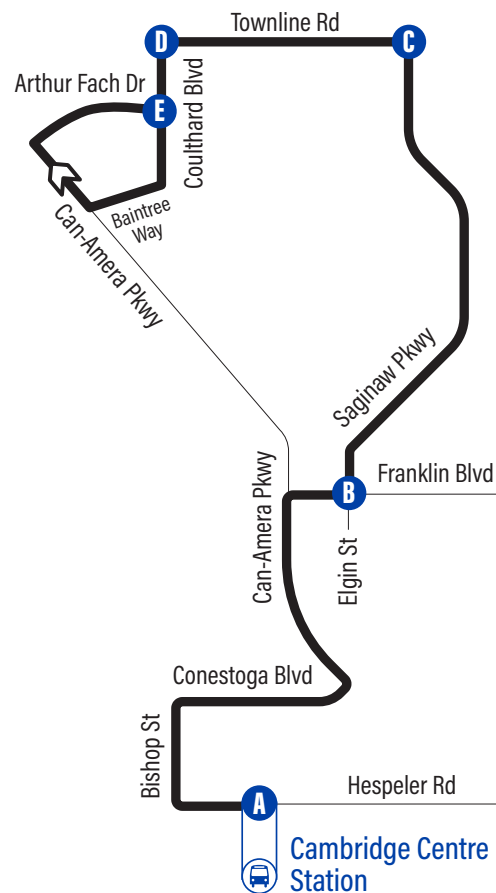

Connection to 302 ION bus

A.M.	0:00	P.M.	0:00

Bus Stops

to Coulthard/ Arthur Fach		to Cambridge Centre Station	
A	Cambridge Centre Station	1058	
Bishop / Hespeler Rd.	4147	Townline / Concession 1	4187
Bishop / Conestoga	1275	Townline / Cambridge Gurudwara	4188
Conestoga / Conestoga Transit Garage	3845	C Saginaw / Glenvalley	4189
Conestoga / Lena	1170	Saginaw / Chipcase	4190
Can-Amara / Conestoga	1280	680 Saginaw Pkwy.	4191
B Can-Amara / Franklin	4212	Saginaw / Light	4192
Saginaw / St Benedict CSS	4170	Saginaw / Burnett	1371
Saginaw / Cowan	4171	Saginaw / Fairgreen	1372
Saginaw / Stonecairn	1346	Saginaw / Stonecairn	1373
Saginaw / Chamberlin	1347	Saginaw / Cowan	1374
Saginaw / Burnett	1348	Saginaw / St Benedict CSS	1356
Saginaw / Light	1349	B Can-Amara / Franklin	1357
695 Saginaw Pkwy.	4041	Can-Amara / Path To Lena	4093
Saginaw / Granite Hill	1350	Can-Amara / Conestoga	1279
C Saginaw / Haddaway	3394	Conestoga / Lena	1318
D Coulthard / Arthur Fach	3396	Conestoga / Conestoga Transit Garage	1319
Coulthard / Baintree	3397	Bishop / Conestoga	1374
Baintree / Can-Amara	4184	Bishop / Collier MacMillan	1320
Arthur Fach / Garth Massey	4185	A Cambridge Centre Station	1058
E Arthur Fach / Coulthard	4186		

Saginaw

65

GRAND RIVER TRANSIT

Effective: April 22, 2024

Connection to 302 ION Bus

Time Point

For the most current bus stop listing, visit grt.ca

Fares and schedules are subject to change without notice. Weather and road conditions may cause schedule delays.

easyGO

519-585-7555 www.grt.ca TTY: 519-575-4608
Text: 57555 & key in your bus stop number