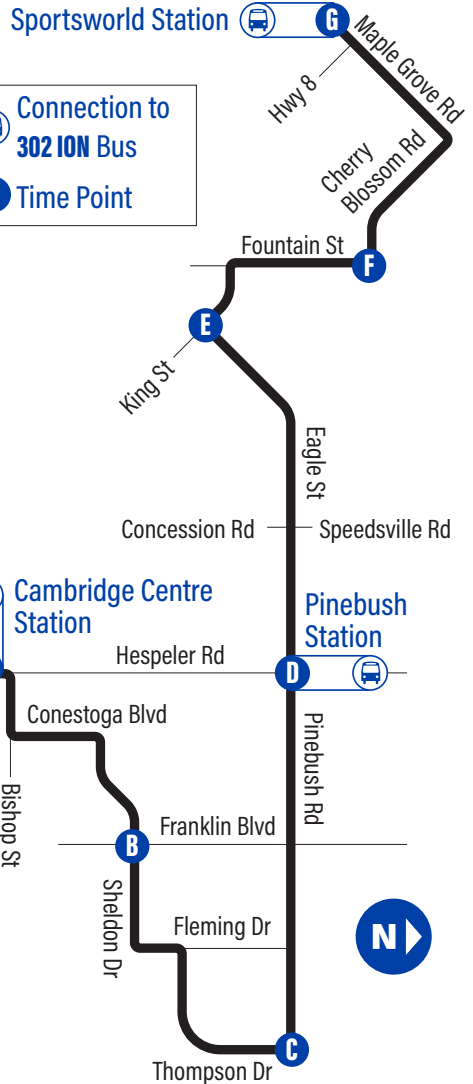

Sheldon / Balmoral 3979
Sheldon / Thompson 3978
Fleming / Sheldon 3977
Fleming / Thompson 3976
Thompson / Lingard 3975
520 Thompson Dr. 3974

C Pinebush / Tyler 3973

C Pinebush / Thompson 3989

505 Thompson Dr. 3988
Thompson / Lingard 3987
Fleming / Thompson 1332
Fleming / Sheldon 1333
Sheldon / Thompson 3546
Sheldon / Balmoral 1335

Pinebush / Fleming 3972
Pinebush / Balmoral 3971
Pinebush / Wayne 3970
Pinebush / Struck 3968
Pinebush / Hollywood 4179
Pinebush / Conestoga 3967
30 Pinebush Rd. 2648

D Pinebush Station 3508

B Sheldon / Franklin 1336

180 Sheldon Dr. 3547
Sheldon / Wolseley 1337
Sheldon / Corydon 1338
Conestoga / Sheldon 1339
500 Conestoga Blvd. 1340
Bishop / Conestoga 4147
Bishop / Collier Macmillan 1320

Eagle / Industrial 3509
Eagle / Providence 3510
Eagle / Whitley 1282
Eagle / Shettleston 1283
Eagle / Laurel 1284
336 Eagle St. N. 1435
Eagle / William 1436

E King / Eagle 1627

A Cambridge Centre Station 1066

King / Fountain 1628
Fountain / Marmel 3934
Fountain / Comdev Soccer Dome 3742

F Cherry Blossom / Fountain 3935

Cherry Blossom / Saltsman 3936
Cherry Blossom / Barnes 3937
Maple Grove / Cherry Blossom 2318

G Sportsworld Station 1572

For the most current bus stop listing, visit grt.ca

Eagle-Pinebush

GRT
GRAND RIVER TRANSIT

67

Effective: April 22, 2024

easyGo

519-585-7555

www.grt.ca

TTY: 519-575-4608

Text: 57555 & key in your bus stop number