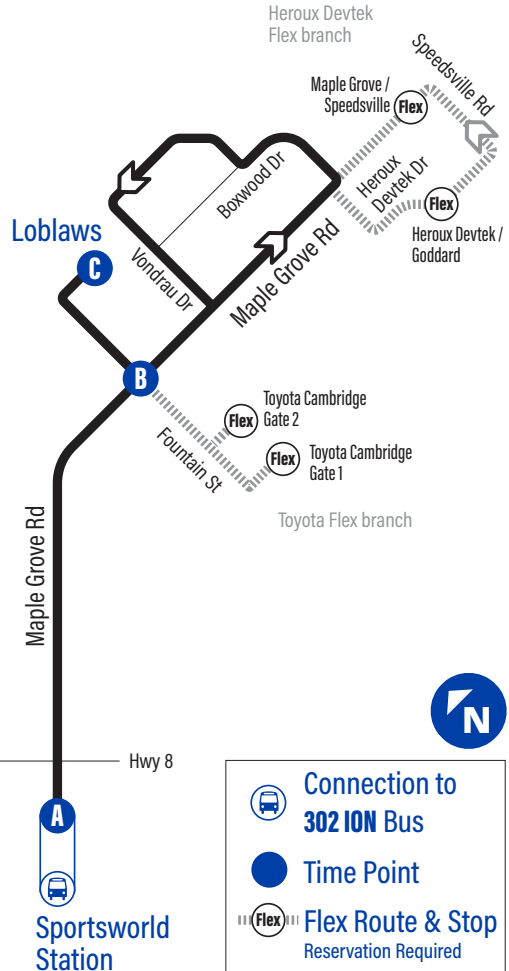

Bus Stops

Regular Stops

A Sportsworld Station	1572
Maple Grove / Cherry Blossom	1288
Maple Grove / Saltsman	1287
B Maple Grove / Fountain	1036
Maple Grove / Vondrau	3849
Boxwood / Maple Grove	3646
Boxwood / Vondrau	3647
90 Vondrau Dr	1169
Vondrau / Boxwood	3648
Maple Grove / Boxwood	3649
Maple Grove / Fountain (East Side)	1035
C Loblaws Distribution Centre	2316
Maple Grove / Fountain (West Side)	2317
Maple Grove / Saltsman	3531
Maple Grove / Cherry Blossom	2318
A Sportsworld Station	1572

Flex Stops

Flex stops can be booked at any time using one of the following options:

1. Visit grt.ca/72flex
2. Phone 519-585-7555 option '5'

Flex Stops (by reservation only)

Toyota Branch

Toyota Cambridge Gate 2	7137
Toyota Cambridge Gate 1	7139

Heroux Devtek Branch

Heroux Devtek / Goddard	7138
Maple Grove / Speedsville	7140

Boxwood

GRT
GRAND RIVER TRANSIT

72

Effective: April 22, 2024

For the most current bus stop listing, visit www.grt.ca

easyGo

519-585-7555 www.grt.ca TTY: 519-575-4608
Text: 57555 & key in your bus stop number