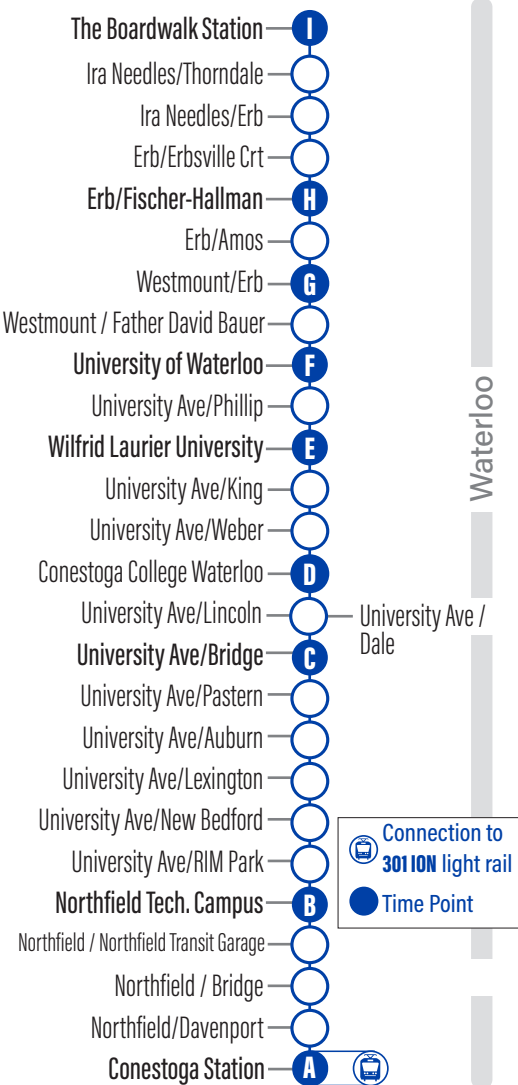

Sunday/Holiday Schedule

to Conestoga Station

Depart	Arrive
The Boardwalk Station	
Fischer-Hallman / Erb	
University Ave. / University of Waterloo	
University Ave. / Wilfrid Laurier University	
University Ave. / Bridge	
University Ave. / Northfield Technology Park	
Conestoga Station	
I	A
7:15	7:54
7:45	8:24
8:15	8:54
8:45	9:24
9:15	9:54
9:45	10:25
10:15	10:56
10:45	11:26
11:15	11:56
11:45	12:26
12:15	12:56
12:45	1:26
1:15	1:56
1:45	2:26
2:15	2:56
2:45	3:26
3:15	3:56
3:45	4:26
4:15	4:56
4:45	5:26
5:15	5:56
5:45	6:25
6:15	6:54
6:45	7:24
7:15	7:54
7:45	8:24
8:15	8:54
8:45	9:24
9:15	9:54
9:45	10:24
10:15	10:54
10:45	11:24
11:15	11:54
11:45	12:24

to The Boardwalk Station

Depart	Arrive
Conestoga Station	
University Ave. / Northfield Technology Park	
University Ave. / Bridge	
University Ave. / Wilfrid Laurier University	
University Ave. / University of Waterloo	
Fischer-Hallman / Erb	
The Boardwalk Station	
A	I
7:30	8:09
8:00	8:39
8:30	9:09
9:00	9:39
9:30	10:10
10:00	10:41
10:30	11:11
11:00	11:41
11:30	12:11
12:00	12:41
12:30	1:11
1:00	1:41
1:30	2:11
2:00	2:41
2:30	3:11
3:00	3:41
3:30	4:11
4:00	4:41
4:30	5:11
5:00	5:41
5:30	6:10
6:00	6:39
6:30	7:09
7:00	7:39
7:30	8:09
8:00	8:39
8:30	9:09
9:00	9:39
9:30	10:09
10:00	10:39
10:30	11:09
11:00	11:39
11:30	12:09
12:00	12:39