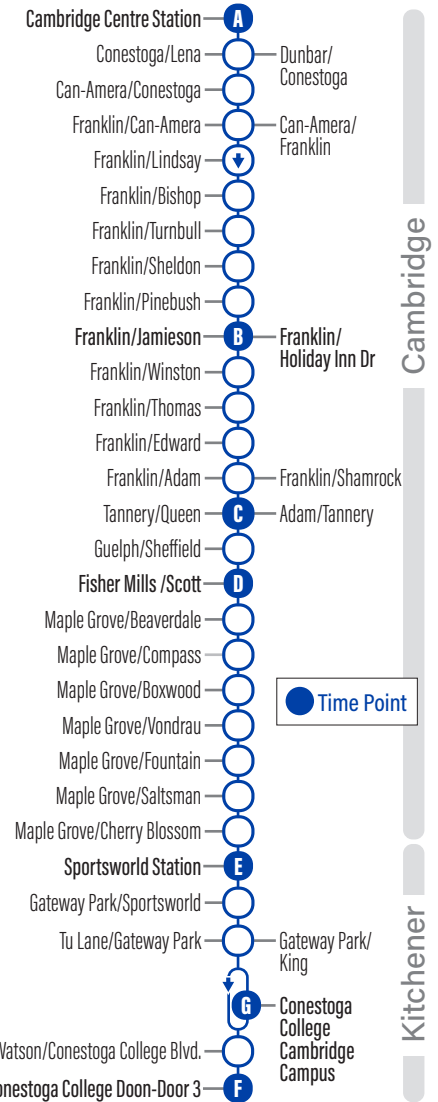

For the most current bus stop listing, visit grt.ca

Connection to 302 ION Bus

A.M.	0:00
P.M.	0:00

iXpress Maple Grove

203

Effective: April 22, 2024

grt.ca

519-585-7555 Deaf and hard of hearing (TTY): 519-575-4608

Text: 57555 & key in your bus stop number