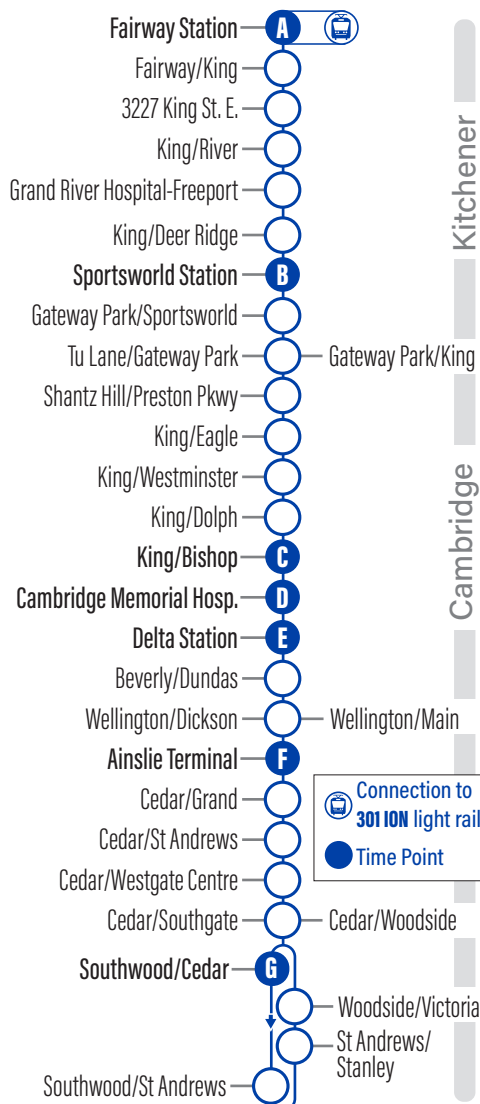

A.M. 0:00 P.M. 0:00

Effective: April 22, 2024

519-585-7555 Deaf and hard of hearing (TTY): 519-575-4608
Text: 57555 & key in your bus stop number

Sunday / Stat Holiday Schedule

to Southwood / Cedar							to Fairway Station						
Depart >>>			>>> Arrive				Depart >>>			>>> Arrive			
Fairway Station	Sportsworld Station	King / Bishop	Cambridge Memorial Hospital	Delta Station	Ainslie Terminal	Southwood / Cedar	Southwood / Cedar	Ainslie Terminal	Delta Station	Cambridge Memorial Hospital	King / Bishop	Sportsworld Station	Fairway Station
A	B	C	D	E	F	G	G	F	E	D	C	B	A
					7:25	7:30							
7:45	7:56	8:12	8:15	8:17	8:25	8:30	8:30	8:44	8:50	8:52	8:55	9:12	9:22
8:15	8:26	8:42	8:45	8:47	8:55	9:00	9:00	9:14	9:20	9:22	9:25	9:42	9:52
8:45	8:56	9:12	9:15	9:17	9:25	9:30	9:30	9:44	9:50	9:52	9:55	10:13	10:24
9:15	9:26	9:42	9:45	9:47	9:55	10:00	10:00	10:14	10:21	10:23	10:26	10:44	10:55
9:45	9:56	10:12	10:15	10:18	10:29	10:35	10:35	10:49	10:56	10:58	11:01	11:19	11:30
10:15	10:27	10:43	10:46	10:49	11:00	11:06	11:06	11:20	11:27	11:29	11:32	11:50	12:01
10:45	10:57	11:13	11:16	11:19	11:30	11:36	11:36	11:50	11:57	11:59	12:02	12:20	12:31
11:15	11:27	11:43	11:46	11:49	12:00	12:06	12:06	12:20	12:27	12:29	12:32	12:50	1:01
11:45	11:57	12:13	12:16	12:19	12:30	12:36	12:36	12:50	12:57	12:59	1:02	1:20	1:31
12:15	12:27	12:43	12:46	12:49	1:00	1:06	1:06	1:20	1:27	1:29	1:32	1:50	2:01
12:45	12:57	1:13	1:16	1:19	1:30	1:36	1:36	1:50	1:57	1:59	2:02	2:20	2:31
1:15	1:27	1:43	1:46	1:49	2:00	2:06	2:06	2:20	2:27	2:29	2:32	2:50	3:01
1:45	1:57	2:13	2:16	2:19	2:30	2:36	2:36	2:50	2:57	2:59	3:02	3:20	3:31
2:15	2:27	2:43	2:46	2:49	3:00	3:06	3:06	3:20	3:27	3:29	3:32	3:50	4:01
2:45	2:57	3:13	3:16	3:19	3:30	3:36	3:36	3:50	3:57	3:59	4:02	4:20	4:31
3:15	3:27	3:43	3:46	3:49	4:00	4:06	4:06	4:20	4:27	4:29	4:32	4:50	5:01
3:45	3:57	4:13	4:16	4:19	4:30	4:36	4:36	4:50	4:57	4:59	5:02	5:20	5:31
4:15	4:27	4:43	4:46	4:49	5:00	5:06	5:06	5:20	5:27	5:29	5:32	5:50	6:01
4:45	4:57	5:13	5:16	5:19	5:30	5:36	5:36	5:50	5:57	5:59	6:02	6:20	6:31
5:15	5:27	5:43	5:46	5:49	6:00	6:06	6:06	6:20	6:26	6:28	6:31	6:50	7:00
5:45	5:57	6:11	6:13	6:15	6:25	6:31	6:31	6:45	6:51	6:53	6:56	7:15	7:25
6:15	6:27	6:41	6:43	6:45	6:55	7:01	7:01	7:15	7:21	7:23	7:26	7:45	7:55
6:45	6:57	7:11	7:13	7:15	7:25	7:31	7:31	7:45	7:51	7:53	7:56	8:15	8:25
7:15	7:27	7:41	7:43	7:45	7:55	8:01	8:01	8:15	8:21	8:23	8:26	8:45	8:55
7:45	7:57	8:11	8:13	8:15	8:25	8:31	8:31	8:45	8:51	8:53	8:56	9:15	9:25
8:15	8:27	8:41	8:43	8:45	8:55	9:01	9:01	9:15	9:21	9:23	9:26	9:45	9:55
8:45	8:57	9:11	9:13	9:15	9:25	9:31	9:31