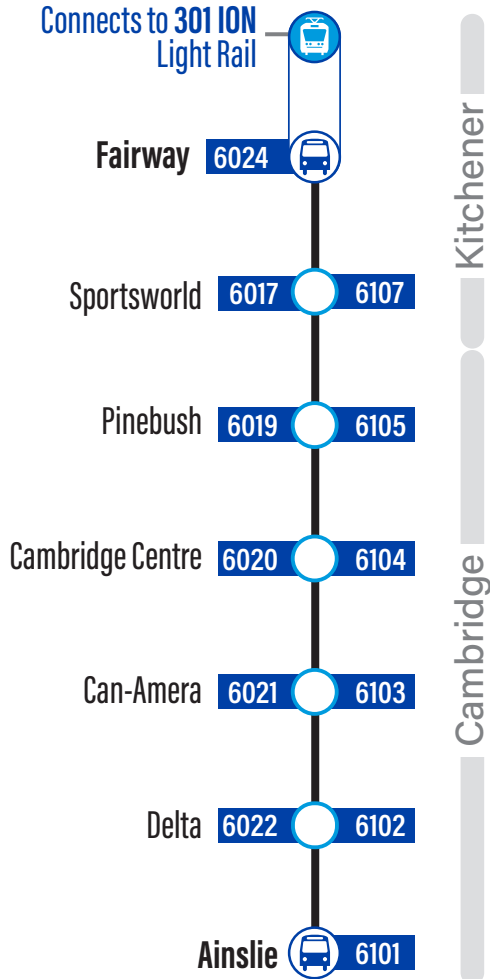

Monday to Friday Schedule

to Fairway Station				
Depart				Arrive
A	B	C	D	E
5:45	5:55	5:58	6:06	6:16
6:00	6:10	6:13	6:21	6:31
6:15	6:25	6:28	6:36	6:46
6:30	6:40	6:43	6:51	7:01
6:45	6:55	6:58	7:08	7:18
7:00	7:11	7:15	7:25	7:35
7:10	7:21	7:25	7:35	7:45
7:20	7:31	7:35	7:45	7:55
7:30	7:41	7:45	7:55	8:05
7:40	7:51	7:55	8:05	8:15
7:50	8:01	8:05	8:15	8:25
8:00	8:11	8:15	8:25	8:35
8:10	8:21	8:25	8:35	8:45
8:20	8:31	8:35	8:45	8:55
8:30	8:41	8:45	8:55	9:05
8:40	8:51	8:55	9:05	9:15
8:50	9:01	9:05	9:15	9:25
9:00	9:11	9:15	9:25	9:35
9:10	9:21	9:25	9:35	9:45
9:20	9:31	9:35	9:45	9:55
9:30	9:41	9:45	9:55	10:05
9:40	9:51	9:55	10:05	10:15
9:50	10:01	10:05	10:15	10:25
10:00	10:11	10:15	10:25	10:35
10:10	10:21	10:25	10:35	10:45
10:20	10:31	10:35	10:45	10:55
10:30	10:41	10:45	10:55	11:05
10:40	10:51	10:55	11:05	11:15
10:50	11:01	11:05	11:15	11:25
11:00	11:11	11:15	11:25	11:35
11:10	11:21	11:25	11:35	11:45
11:20	11:31	11:35	11:45	11:55
11:30	11:41	11:45	11:55	12:05
11:40	11:51	11:55	12:05	12:15
11:50	12:01	12:05	12:15	12:25
12:00	12:11	12:15	12:25	12:35
12:10	12:21	12:25	12:35	12:45
12:20	12:31	12:35	12:45	12:55
12:30	12:41	12:45	12:55	1:05
12:40	12:51	12:55	1:05	1:15
12:50	1:01	1:05	1:15	1:25
1:00	1:11	1:15	1:25	1:35
1:10	1:21	1:25	1:35	1:45
1:20	1:31	1:35	1:45	1:55
1:30	1:41	1:45	1:55	2:05
1:40	1:51	1:55	2:05	2:15
1:50	2:01	2:05	2:15	2:25
2:00	2:11	2:15	2:25	2:36
2:10	2:21	2:25	2:36	2:47
2:20	2:31	2:36	2:48	2:59
2:30	2:42	2:47	2:59	3:10
2:45	2:57	3:02	3:14	3:25
2:55	3:07	3:12	3:24	3:35
3:05	3:17	3:22	3:34	3:45
3:15	3:27	3:32	3:44	3:55
3:25	3:37	3:42	3:54	4:05
3:35	3:47	3:52	4:04	4:15
3:45	3:57	4:02	4:14	4:25
3:55	4:07	4:12	4:24	4:35
4:05	4:17	4:22	4:34	4:45
4:15	4:27	4:32	4:44	4:55
4:25	4:37	4:42	4:54	5:05
4:35	4:47	4:52	5:04	5:15
4:45	4:57	5:02	5:14	5:25
4:55	5:07	5:12	5:24	5:35
5:05	5:17	5:22	5:34	5:45
5:15	5:27	5:32	5:44	5:55
5:25	5:37	5:42	5:54	6:05
5:35	5:47	5:52	6:03	6:14
5:45	5:57	6:02	6:11	6:22
5:55	6:07	6:11	6:20	6:31
6:00	6:12	6:16	6:25	6:36
6:10	6:22	6:26	6:35	6:46
6:20	6:32	6:36	6:45	6:56
6:30	6:42	6:46	6:55	7:06
6:40	6:52	6:56	7:05	7:16
7:10	7:22	7:26	7:35	7:46
7:40	7:52	7:56	8:05	8:16
8:10	8:22	8:26	8:35	8:46
8:40	8:52	8:56	9:05	9:16
9:10	9:22	9:26	9:35	9:46
9:40	9:52	9:56	10:05	10:15
10:15	10:25	10:29	10:38	10:48
10:45	10:55	10:59	11:08	11:18
11:15	11:25	11:29	11:38	11:48
11:45	11:55	11:59	12:08	12:18