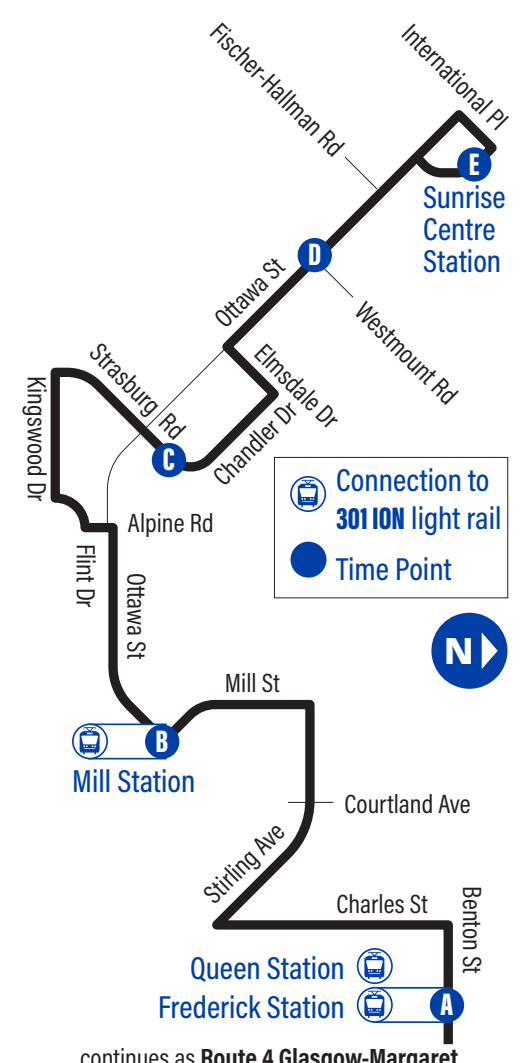

Ottawa South

3

Effective: January 6, 2025

519-585-7555   www.grt.ca   TTY: 519-575-4608
Text: 57555 & key in your bus stop number