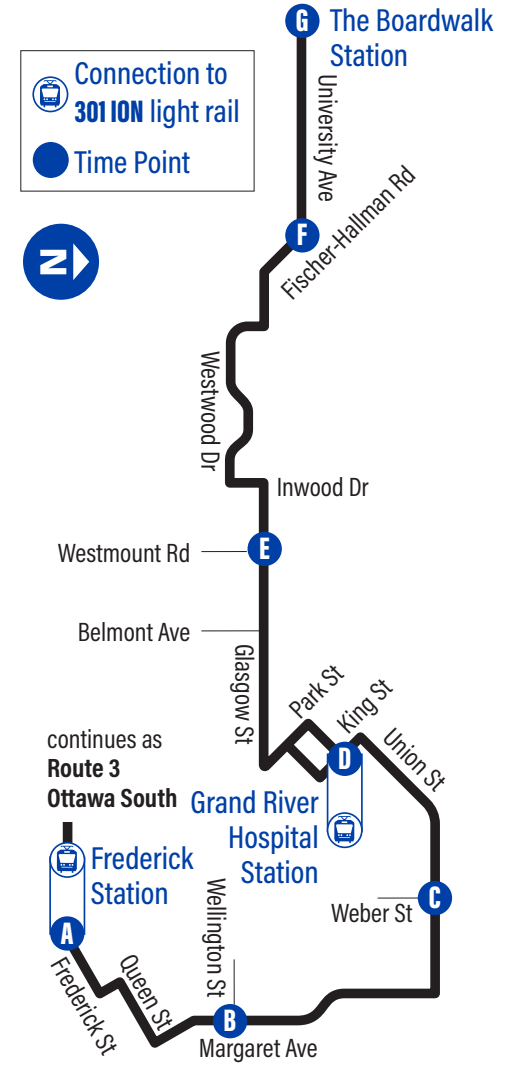

to Frederick Station

G The Boardwalk Station 4003	
University Ave. / Countrystone	3663
University Ave. / Countrystone Park	3664
University Ave. / Path To Countrystone	3264
University Ave. / Resurrection C. S. S	3265
F University Ave. / Fischer-Hallman 3167	
Westwood / Glasgow	3266
Westwood / Dayman	3267
Westwood / Gallarno	3268
Westwood / Fernwood	3269
Westwood / Westwood Cres.	3270
Westwood / Inwood	3271
Inwood / Glasgow	3272
Glasgow / Aberdeen	3273
E Glasgow / Westmount 3274	
Glasgow / Dunbar	3275
Glasgow / Belmont	3277
Glasgow / York	3278
Park / Grand River Hospital	3279
D Grand River Hospital Station 1900	
King / Union	1902
Union / Mary	3283
Union / Herbert	3284
Union / Lucan	3285
Union / Devitt	1083
C Union / Weber 1092	
Union / Ellis	2468
Union / Margaret	2469
Margaret / Breithaupt Centre	2471
Margaret / Guelph	2472
Margaret / Wilhelm	2838
B Margaret / Wellington 2839	
Margaret / Victoria	2840
Margaret / Centre In The Square	2841
Queen / Kitchener Central Library	2358
A Frederick Station 1088	

Continues as Route 3 to Sunrise Centre Station

Glasgow-Margaret

4

Effective: January 6, 2025

519-585-7555 www.grt.ca TTY: 519-575-4608
Text: 57555 & key in your bus stop number