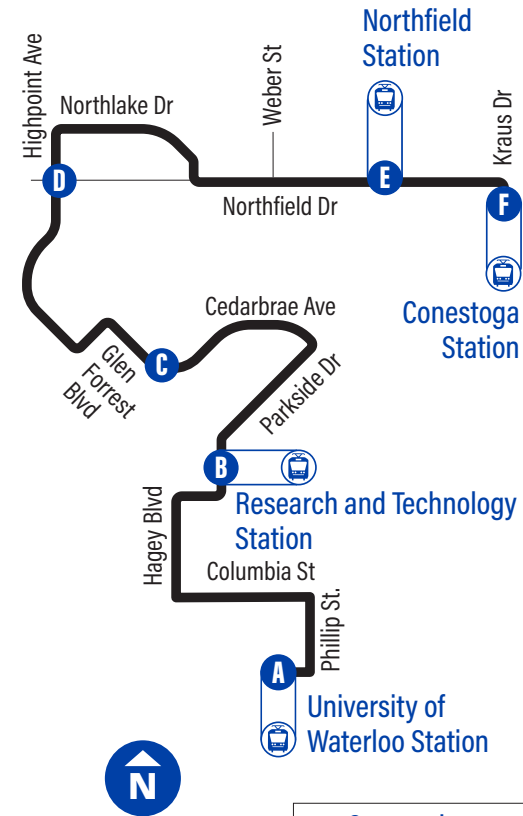

to University of Waterloo Station

F Conestoga Station	1128
Kraus / Northfield	2810
Northfield / King	1131
Northfield / Colby	1132
E Northfield Station	1256
Northfield / Parkside	1135
Northfield / Weber	1136
Northfield / Northgate	1137
Northfield / Skylark	1138
Northlake / Black Oak	1139
Northlake / Green Meadow	1140
Northlake / Pine Island	1141
Highpoint / Cornerbrook	1142
D Highpoint / Wintergreen	1143
Highpoint / Rolling Hills	1144
Highpoint / Dogwood	1145
Highpoint / Toll Gate	1146
Toll Gate / Glen Forrest	1147
Glen Forrest / Teakwood	1148
C Cedarbrae / Glen Forrest	1149
Cedarbrae / Path To Heasley Park	1150
Cedarbrae / Sprucehill	1152
Parkside / Cedarbrae	3627
Parkside / Bearinger	3868
B Research & Technology Station	3869
Hagey / Wes Graham	3629
Hagey / Frank Tompa	3870
Northfield / Parkside	1200
Hagey / U.W. - Columbia Ice Field	3872
Columbia / U.W. - Optometry	2520
Phillip / Columbia	3889
A University Of Waterloo Station	1262

Effective: January 6, 2025

Connection to 301 ION light rail
 Time Point

519-585-7555 www.grt.ca TTY: 519-575-4608
Text: 57555 & key in your bus stop number