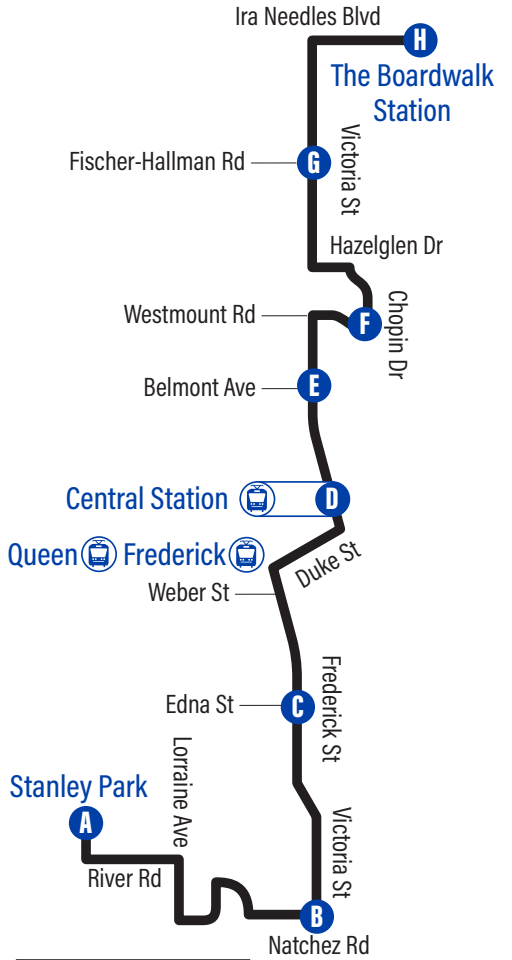

Victoria-Frederick

GRT
GRAND RIVER TRANSIT

20

Effective: September 2, 2024

Connection to 301 ION light rail

Time Point

easygo