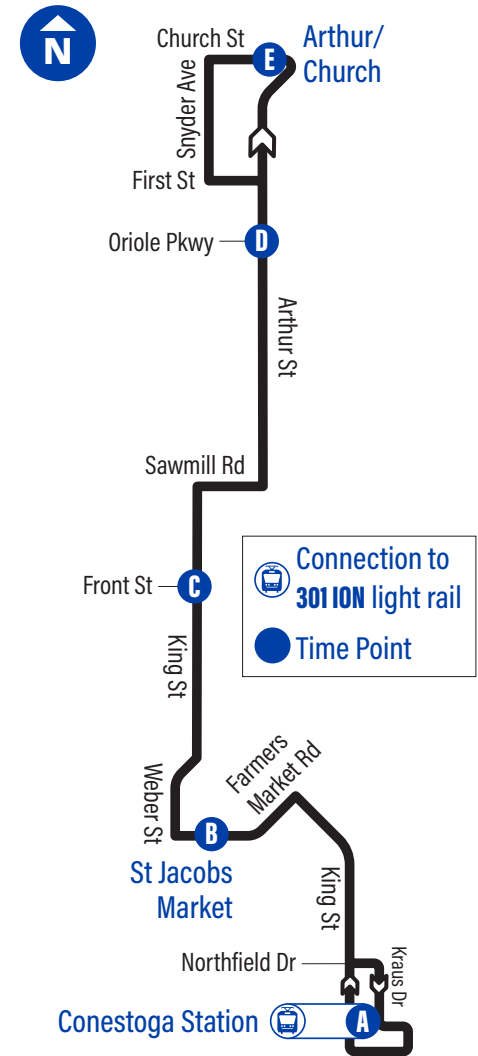

Bus Stops

to Arthur/Church, Elmira

A Conestoga Station	3798
Conestoga Station	4004
King / Northfield	2089
600 King St. N.	3848
King / Northland	2090
King / Martin Grove	3727
Farmers Market Rd. / King	3807
B Farmers Market Rd. / St Jacobs Market	2091
King / Lobsinger	3836
King / Printery	3808
King / Henry	2092
King / High Crest	4090
King / Cedar	2093
C King / Front	2094
Sawmill / Parkside	3809
Sawmill / Arthur	3729
Arthur / Gerrat	3837
728 Arthur St. S.	3884
Arthur / Scotch Line	3838
Arthur / Union	3810
Arthur / Earl Martin	3811
Arthur / South Field	3812
D Arthur / Oriole	3813
Arthur / First	3873
Arthur / Brubacher	3814
Arthur / Park	3815
Arthur / Wyatt	3816
E Arthur / Church	3817

to Conestoga Station, Waterloo

E Arthur / Church	3817
Church / Walker	3818
Snyder / Church	3819
Snyder / South	3820
Snyder / Woolwich	
Memorial Centre	3821
Snyder / Second	3822
First / Snyder	3823
D Arthur / Oriole	3824
Arthur / Whipperwill	3825
Arthur / South Parkwood	3826
Arthur / Listowel	3827
Arthur / Scotch Line	3839
728 Arthur St. S.	3885
Arthur / Gerrat	3840
Sawmill / Parkside	3828
C King / Front	3829
King / Cedar	3830
King / High Crest	4089
King / Henry	3831
King / Printery	3832
King / Lobsinger	3841
B Farmers Market Rd. / St Jacobs Market	3833
Farmers Market Rd. / Market Trail	3834
King / Bridge	3728
King / Wyman	2095
610 King St. N.	3847
Kraus / Northfield	1212
A Conestoga Station	3798

GRAND RIVER TRANSIT

21

Elmira

Effective: January 6, 2025

519-585-7555 www.grt.ca TTY: 519-575-4608
Text: 57555 & key in your bus stop number

For the most current bus stop listing, visit grt.ca