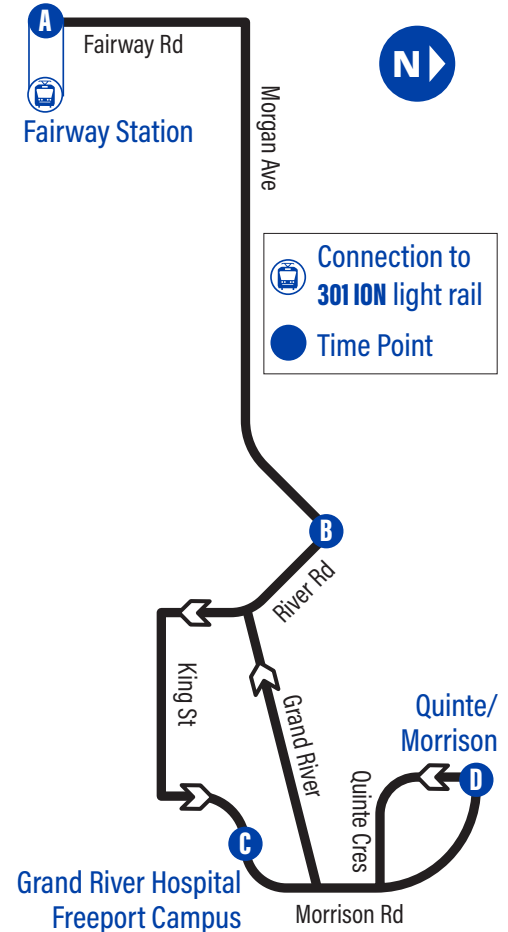

No Stat Holiday Service

Bus Stops

to Quinte / Morrison

to Fairway Station

A Fairway Station	3491
Fairway / Highway 8	1047
Fairway / King	1048
141 Morgan Ave.	2473
Morgan / Pepperwood	2474
Morgan / Greendale	2475
B Morgan / River	2476
River / King	2477
Grand River - Freeport Campus	1655
C Morrison / Grand River Hospital - Freeport Campus	1647
Morrison / Grand River Blvd.	1648
Morrison / Path to Morrison Blvd.	1649
Morrison / Grand River Blvd.	1650
D Quinte / Morrison	1651

D Quinte / Morrison	1651
Morrison / Quinte	1652
Morrison / Path to Morrison Blvd.	1653
Morrison / Grand River Blvd.	2479
Grand River Blvd./Grand River	1656
B Morgan / River	1657
Morgan / Greendale	1658
Morgan / Southhill	1659
Morgan / Fairway	1660
Fairway / King (East Side)	1042
Fairway / King (West Side)	1043
Fairway / Wabanaki	1044
A Fairway Station	3491

Morrison

27

GRAND RIVER TRANSIT

Effective: January 6, 2025

519-585-7555   www.grt.ca   TTY: 519-575-4608
Text: 57555 & key in your bus stop number