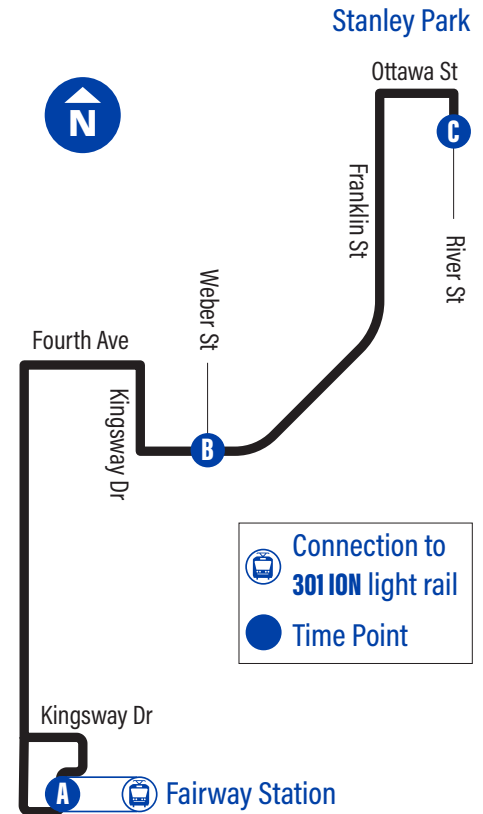

Connection to 301 ION Light Rail

A.M.	0:00
P.M.	0:00

Bus Stops

to Stanley Park

to Fairway Station

A Fairway Station 3495	C Stanley Park Mall 1668
Wilson / Balfour 2497	Ottawa / Midland 2926
Wilson / Traynor 2506	Franklin / Ottawa 2853
Wilson / Woodhaven 2597	Franklin / Penrose 2854
Wilson / Franklin 2599	Franklin / Bradley 2855
Wilson / Fifth 2600	Franklin / Dalewood 2856
Fourth / Wilson 2601	Franklin / Kenneth 2857
Fourth / Connaught 2602	Franklin / Trafalgar 2858
Fourth / Kingsway 2603	Franklin / Shuh 2859
B Franklin / Weber 2968	Franklin / Prospect 2860
Franklin / Prospect 2624	B Franklin / Weber 2967
Franklin / Shuh 2625	Fourth / Kingsway 2575
Franklin / Trafalgar 2626	Fourth / Connaught 2576
Franklin / Kenneth 2627	Fourth / Wilson 2591
Franklin / Dalewood 2628	Wilson / Franklin 2592
Franklin / Bradley 2629	Wilson / Fairlawn 2593
Franklin / Dreger 2630	Wilson / Traynor 2594
Ottawa / Franklin 1953	Wilson / Balfour 2595
Ottawa / Midland 2922	A Fairway Station 3495
River / Stanley Park Mall 2923	
C Stanley Park Mall 1668	

Franklin North

GRT
GRAND RIVER TRANSIT

28

Effective: April 22, 2024

easyGO

519-585-7555 www.grt.ca TTY: 519-575-4608
Text: 57555 & key in your bus stop number

Fares and schedules are subject to change without notice.
Weather and road conditions may cause schedule delays.