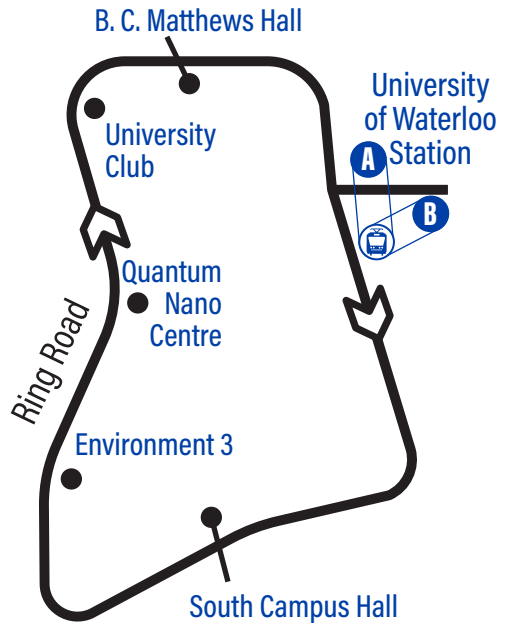

Ring Road

30

Effective: January 6, 2025

EasyGO makes taking transit easy

1. Online Trip Planner:
grt.ca
2. Next Bus Text: get information on the next bus times sent to your phone (does not apply to Flex Stops)
Text 57555 + (4 digit bus stop #)
3. Next Bus Call: call to hear the next bus times for your stop (does not apply to Flex Stops)
519-585-7555
4. EasyGO Real-Time Desktop Map: plan trips by seeing and click on different routes and stops
grt.ca

	Connection to 301 ION Train
	Time Point
	Stop location

Fares and schedules are subject to change without notice.
Weather and road conditions may cause schedule delays.

519-585-7555 www.grt.ca TTY: 519-575-4608
Text: 57555 & key in your bus stop number

Connection to 301 ION train

Bus Stops		
A	University of Waterloo Station	1264
	Ring Rd. / U.W. - Davis Centre	1123
	Ring Rd. / U.W. - South Campus Hall	2515
	Ring Rd. / U.W. - Environment 3	2516
	Ring Rd. / U.W. - Quantum Nano Centre	2530
	Ring Rd. / U.W. - University Club	2518
	Ring Rd. / U.W. - B. C. Matthews Hall	2519
B	University of Waterloo Station	1078