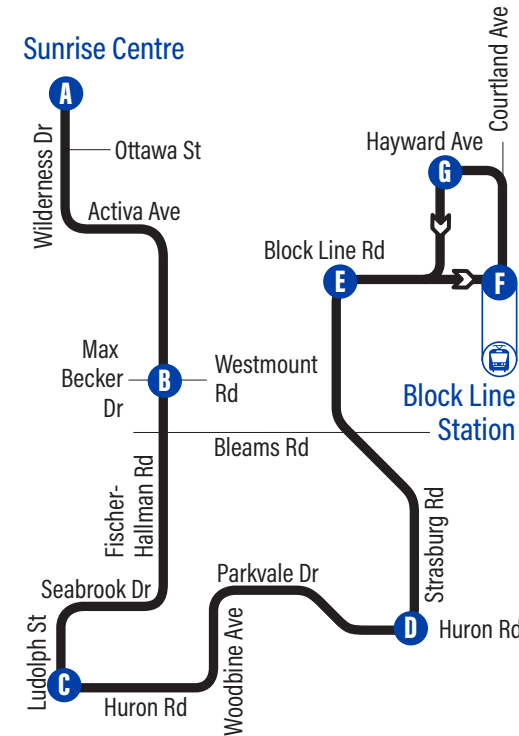

Huron

33

Effective: September 2, 2024

Connection to 301 ION light rail

Time Point

Connection to 301 ION Light Rail

A.M.	0:00
P.M.	0:00

No Stat Holiday Service

Fares and schedules are subject to change without notice. Weather and road conditions may cause schedule delays.

519-585-7555 www.grt.ca TTY: 519-575-4608
Text: 57555 & key in your bus stop number