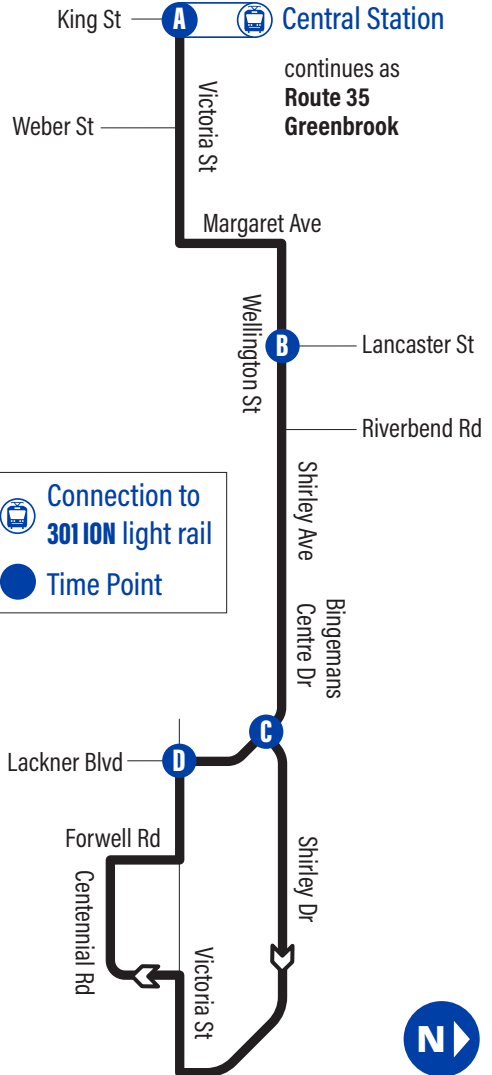

B Wellington / Major 2447

Wellington / St Leger 2448

Wellington / Margaret 2449

Victoria / Margaret 1023

Victoria / Kitchener Rail Station 1921

A Central Station 1474

Continues as Route 35
to Sunrise Centre Station

For the most current bus stop listing, visit grt.ca

Bingemans

GRT
GRAND RIVER TRANSIT

34

Effective: September 2, 2024

easyGO

519-585-7555 www.grt.ca TTY: 519-575-4608
Text: 57555 & key in your bus stop number

Monday to Friday Schedule

to Shirley / Victoria			
Depart	➤➤➤		➤➤➤ Arrive
 Central Station A	Wellington / Lancaster B	Bingemans Centre Dr / Shirley C	Victoria / Bingemans Centre Dr D
6:37	6:43	6:50	7:00
		7:05	7:14
7:07	7:13	7:19	7:28
		7:35	7:44
7:37	7:43	7:49	7:58
		8:05	8:14
8:07	8:13	8:19	8:28
		8:35	8:44
8:37	8:43	8:49	8:58
		9:05	9:14
2:36	2:42	2:47	2:56
		3:05	3:14
3:06	3:12	3:17	3:26
		3:35	3:44
3:36	3:42	3:47	3:56
		4:05	4:14
4:06	4:12	4:17	4:26
		4:35	4:44
4:36	4:42	4:47	4:56
		5:05	5:14
5:06	5:12	5:17	5:26
		5:35	5:44
10:31	10:36	10:42	10:50
		11:05	11:13

to Central Station			
Depart	➤➤➤		Arrive
Victoria / Bingemans Centre Dr D	Wellington / Major B	 Central Station A	
		7:26	
7:14	7:21		
		7:56	
7:44	7:51		
		8:26	
8:14	8:21		
		8:56	
8:44	8:51		
		9:26	
9:14	9:21		
		3:26	
3:14	3:21		
		3:56	
3:44	3:51		
		4:26	
4:14	4:21		
		4:56	
4:44	4:51		
		5:26	
5:14	5:21		
		5:56	
5:44	5:51		
		11:24	
11:13	11:20		