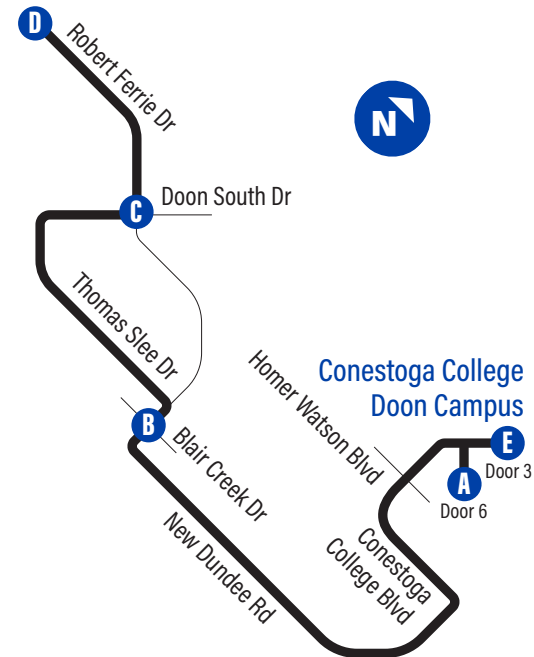

Robert Ferrie/
Forest Creek

Time Point

easyGO

519-585-7555 www.grt.ca TTY: 519-575-4608
Text: 57555 & key in your bus stop number

Monday to Friday Schedule

| to Robert Ferrie/Forest Creek | | |
|---|--------------------------------|---------------------------------|
| Depart >>> | >>> Arrive | |
| Conestoga College Doon Campus - Door 6 | Robert Ferrie / Blair Creek | Robert Ferrie / Forest Creek |
| A | B | D |
| 7:00 | 7:07 | 7:12 |
| 7:30 | 7:37 | 7:42 |
| 8:00 | 8:07 | 8:12 |
| 8:30 | 8:37 | 8:42 |
| 9:00 | 9:07 | 9:12 |
| 9:30 | 9:38 | 9:43 |
| 10:00 | 10:08 | 10:13 |
| 10:30 | 10:38 | 10:43 |
| 11:00 | 11:08 | 11:13 |
| 11:30 | 11:38 | 11:43 |
| 12:00 | 12:08 | 12:13 |
| 12:30 | 12:38 | 12:43 |
| 1:00 | 1:08 | 1:13 |
| 1:30 | 1:38 | 1:43 |
| 2:00 | 2:08 | 2:13 |
| 2:30 | 2:38 | 2:44 |
| 3:00 | 3:08 | 3:14 |
| 3:30 | 3:38 | 3:44 |
| 4:00 | 4:08 | 4:14 |
| 4:30 | 4:38 | 4:44 |
| 5:00 | 5:08 | 5:14 |
| 5:30 | 5:38 | 5:44 |
| 6:00 | 6:07 | 6:13 |
| 6:30 | 6:37 | 6:43 |
| 7:00 | 7:07 | 7:13 |
| 7:30 | 7:37 | 7:43 |
| 8:00 | 8:07 | 8:13 |
| 8:30 | 8:37 | 8:43 |
| 9:00 | 9:07 | 9:13 |
| 9:30 | 9:37 | 9:43 |
| 10:00 | 10:06 | 10:12 |
| 10:30 | 10:36 | 10:42 |