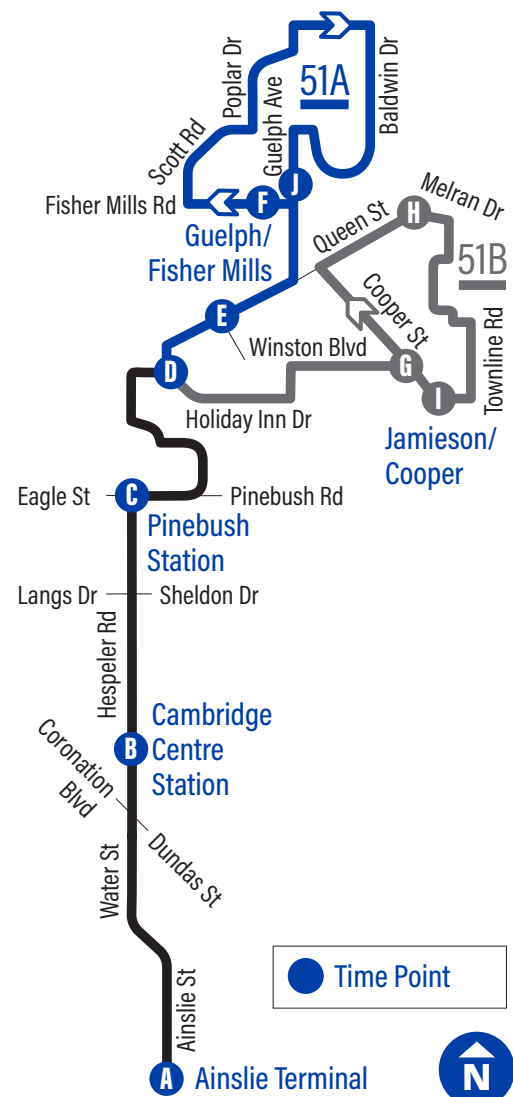

EasyGO makes taking transit easy

1. Online Trip Planner: grt.ca
2. Next Bus Text: get information on the next bus times sent to your phone (does not apply to Flex Stops) **Text 57555 + (4 digit bus stop #)**
3. Next Bus Call: call to hear the next bus times for your stop (does not apply to Flex Stops) **519-585-7555**
4. EasyGO Real-Time Desktop Map: plan trips by seeing and click on different routes and stops grt.ca

51 to Ainslie Terminal		
51A stops		
J Guelph / Fisher Mills	1307	
Guelph / Sheffield	1308	51 stops
Queen / Guelph	1250	D Groh / Holiday Inn Dr.
Queen / Harvey	1251	Smartcentres Cambridge - North 1456
E Queen / Winston	1252	Smartcentres Cambridge - South 1457
Queen / Rooshill	1274	C Pinebush Station
Queen / Shepherd	1253	588 Hespeler Rd. 1459
51B stops		580 Hespeler Rd. 1486
I Jamieson / Cooper	3411	Hespeler Rd. / Langs 1426
Winston / Cooper	1265	480 Hespeler Rd. 1427
Winston / Darren	1266	B Cambridge Centre Station
Winston / Path To Erindale	1267	Hespeler Rd. / Dunbar 4158
Winston / Gunn	1268	Can-Amara Station 6021
Winston / Westbury	1269	Hespeler Rd. / Isherwood 3539
Franklin / Winston	2106	160 Hespeler Rd. 1460
Franklin / Holiday Inn Dr.	1484	Hespeler Rd. / Wilmot 1461
Holiday Inn Dr. / Jacob Hespeler Secondary School	1315	Hespeler Rd. / Jaffray 1462
200 Holiday Inn Dr.	1316	Delta Station 6022
Holiday Inn Dr. / Heritage	1317	Water / Galt Collegiate Institute 1464
		Ainslie / Simcoe 1465
		Ainslie / Park Hill 1466
		Ainslie / Dickson 1467
		51A stops
		A Ainslie Terminal
		A Ainslie Terminal