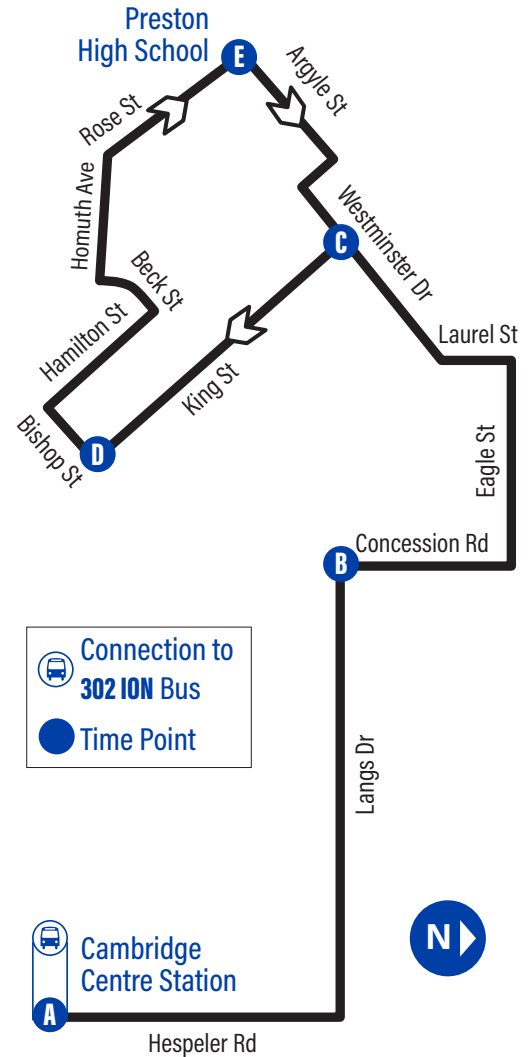

Connection to 302 ION bus

A.M.	0:00
P.M.	0:00

Bus Stops

to Preston High School

to Cambridge Centre Station

A Cambridge Centre Station	1066
Hespeler Rd. / Bishop	1477
499 Hespeler Rd.	1478
Langs / Hespeler Rd.	4161
Langs / Industrial	1429
Langs / Trico	1430
Langs / Shannon	3280
Langs / Walter	1431
B 515 Langs Dr.	1432
Concession / Winterhalf	1433
Concession / Trico	3519
Eagle / Whitley	1282
Eagle / Shettleston	1283
Eagle / Laurel	1284
Laurel / North	4121
Laurel / Westminster	4153
Westminster / Margaret	4154
Westminster / Duke	4155
Westminster / King	4156
King / Lowther	1588
King / Dolph	1589
King / Montrose	1443
D Bishop / King	4157
Bishop / Hamilton	1402
Hamilton / Montrose	1403
Hamilton / Union	1404
Beck / Homuth	1405
Homuth / Frederick	1407
Rose / Lowther	1408
E Rose / Preston High School	1410

E Rose / Preston High School	1410
Argyle / Vine	1411
Argyle / Hamilton	1412
Hamilton / Westminster	1413
C Westminster / King	1414
Westminster / Duke	1415
Westminster / Lawrence	1416
Laurel / Westminster	3526
Laurel / North	3522
Eagle / Laurel	1289
Eagle / Arlington	1290
Eagle / Concession	1417
Concession / Garden	1418
Concession / Dolph	1419
B Langs / Concession	1420
Langs / Walter	1421
Langs / Valentine	1422
Langs / Langs Circle	1423
Langs / Industrial	1424
Langs / Hespeler Rd.	1425
Hespeler Rd. / Langs	1426
480 Hespeler Rd.	1427
A Cambridge Centre Station	1066

Langs

56

Effective: September 2, 2024

For the most current bus stop listing, visit grt.ca

Fares and schedules are subject to change without notice.
Weather and road conditions may cause schedule delays.

519-585-7555 www.grt.ca TTY: 519-575-4608
Text: 57555 & key in your bus stop number