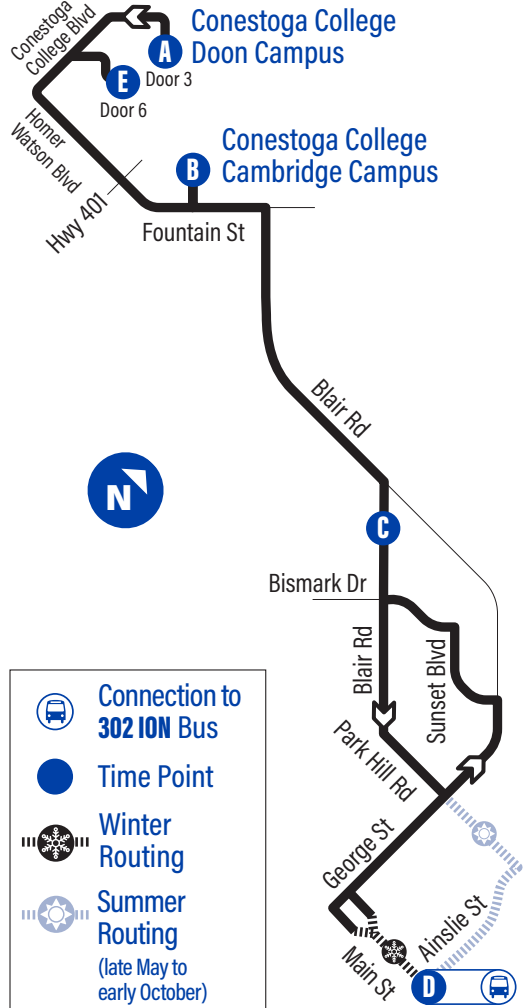

Conestoga College Blvd.
/ Homer Watson 3641

E Conestoga
College Doon
Campus - Door 6 1342

Blair

GRT
GRAND RIVER TRANSIT

57

Effective: September 2, 2024

Ainslie
Terminal

easyGO