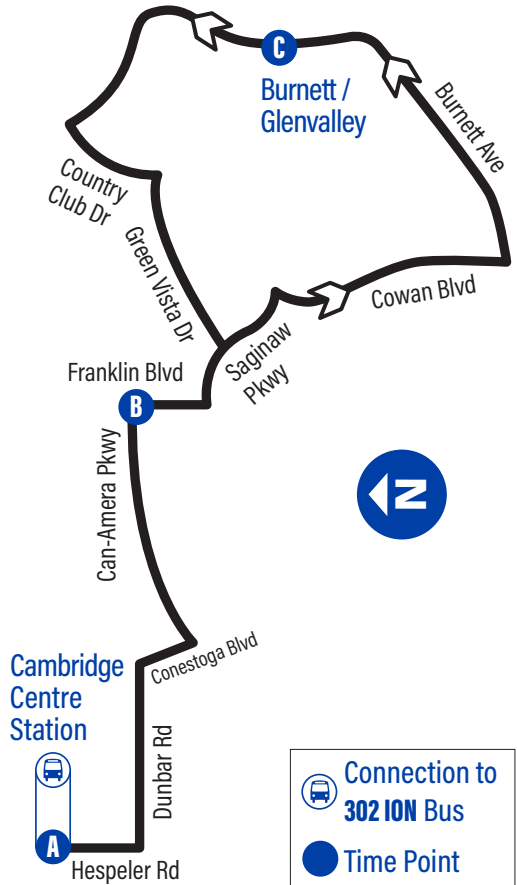

Bus Stops

to Burnett/ Saginaw

to Cambridge Centre Station

A Cambridge Centre Station 1065

Dunbar / International Village 4182

Dunbar / Conestoga 4183

Can-Amera / Conestoga 1280

B Can-Amera / Franklin 4212

Can-Amera / Conestoga 1279

Dunbar / Conestoga 1358

Dunbar / International Village 4208

C Cambridge Centre Station 1065

Burnett

GRT
GRAND RIVER TRANSIT

60

Effective: September 2, 2024

For the most current bus stop listing, visit grt.ca

Fares and schedules are subject to change without notice.
Weather and road conditions may cause schedule delays.

easyGO

519-585-7555 www.grt.ca TTY: 519-575-4608
Text: 57555 & key in your bus stop number