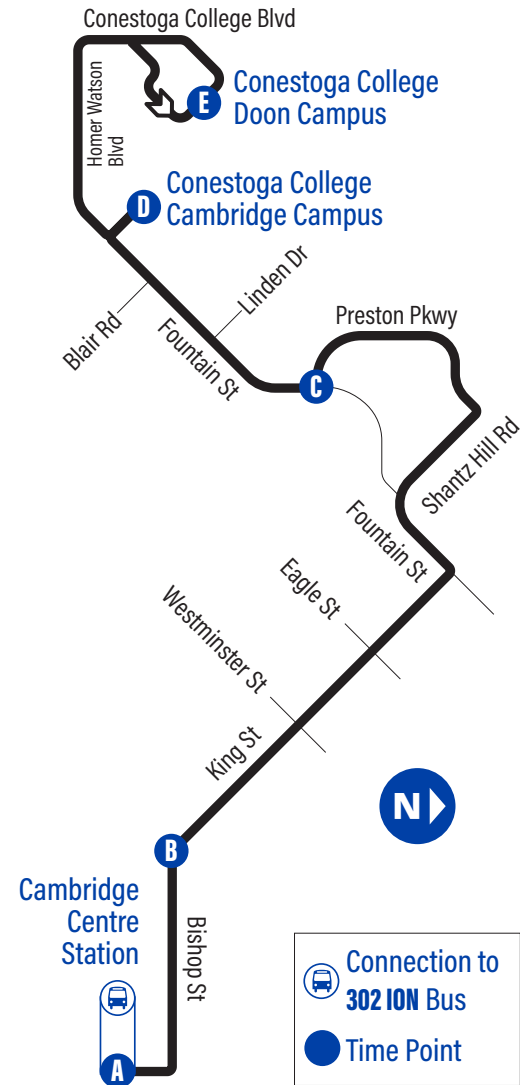

Stop	Time
E Conestoga College - Doon (Door 3)	1732
Doon Valley / Orchard Mill	1734
Conestoga College Blvd. / Homer Watson	1728
D Conestoga College - Cambridge Campus	3888
Fountain / Blair	3525
Fountain / Linden	3562
C Preston Pkwy. / Fountain	1630
Preston Pkwy. / Woods	1631
Preston Pkwy. / Hillview	1632
Preston Pkwy. / Parkview	1633
Shantz Hill / Preston Pkwy	4104
Fountain / Shantz Hill	3003
King / Fountain	1584
King / Eagle	1585
King / Waterloo	1586
King / Westminster	1587
King / Lowther	1588
King / Dolph	1589
C Bishop / Duke	1444
Bishop / Pineview	3835
Bishop / Mary	2327
965 Bishop St. N.	3877
990 Bishop St. N.	1054
Bishop / Industrial	3851
Bishop / Hespeler Rd.	3806
A Cambridge Centre Station	1063

Preston

61

Effective: December 23, 2024

Connection to
302 ION Bus

Time Point

519-585-7555   www.grt.ca   TTY: 519-575-4608
Text: 57555 & key in your bus stop number

Fares and schedules are subject to change without notice. Weather and road conditions may cause schedule delays.