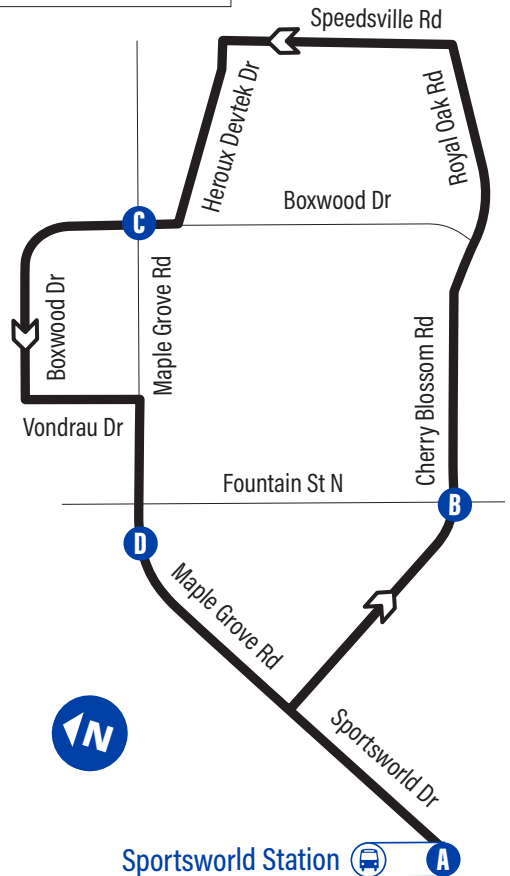

 **Speedsville**

GRT
GRAND RIVER TRANSIT

62

Effective: January 6, 2025

 **Connection to 302 ION Bus**

 **Time Point**

 **easyGO** 

519-585-7555 www.grt.ca TTY: 519-575-4608
Text: 57555 & key in your bus stop number

Bus Stops

A Sportsworld Station	1572
Maple Grove / Cherry Blossom	3939
Cherry Blossom / Barnes	2310
Cherry Blossom / Saltsman	3940
B Cherry Blossom / Fountain	2312
Cherry Blossom / Reuter	3859
Royal Oak / Boxwood	4222
250 Royal Oak Rd.	4224
Speedsville / Equestrian	4225
Heroux Devtek / Goddard	4226
C Boxwood / Maple Grove	3646
Boxwood / Vondrau	3647
Vondrau / Boxwood	3648
Maple Grove / Vondrau	3649
Maple Grove / Fountain (East Side)	1035
D Maple Grove / Fountain (West Side)	2317
Maple Grove / Saltsman	3531
Maple Grove / Cherry Blossom	2318
A Sportsworld Station	1572

Depart   Arrive

Sportsworld Station	Cherry Blossom / Fountain	Boxwood / Maple Grove	Maple Grove / Fountain (West side)	Sportsworld Station
A	B	C	D	A
6:00	6:05	6:14	6:18	6:23
6:30	6:35	6:44	6:48	6:53
7:00	7:05	7:15	7:20	7:26
7:30	7:35	7:45	7:50	7:56
8:00	8:05	8:15	8:20	8:26
8:30	8:35	8:45	8:50	8:56
9:00	9:05	9:15	9:20	9:26
9:30	9:35	9:44	9:49	9:54
10:00	10:05	10:14	10:19	10:24
10:30	10:35	10:44	10:49	10:54
11:00	11:05	11:14	11:19	11:24
11:30	11:35	11:44	11:49	11:54
12:00	12:05	12:14	12:19	12:24
12:30	12:35	12:44	12:49	12:54
1:00	1:05	1:14	1:19	1:24
1:30	1:35	1:44	1:49	1:54
2:00	2:05	2:14	2:19	2:24
2:30	2:35	2:45	2:50	2:56
3:00	3:05	3:15	3:20	3:26
3:30	3:35	3:45	3:50	3:56
4:00	4:05	4:15	4:20	4:26
4:30	4:35	4:45	4:50	4:56
5:00	5:05	5:15	5:20	5:26
5:30	5:35	5:45	5:50	5:56
6:00	6:05	6:14	6:19	6:24
6:30	6:35	6:44	6:49	6:54
7:00	7:05	7:14	7:19	7:24
7:30	7:35	7:44	7:49	7:54
8:00	8:05	8:14	8:19	8:24
8:30	8:35	8:44	8:49	8:54
9:00	9:05	9:14	9:19	9:24
9:30	9:35	9:44	9:49	9:54
10:00	10:05	10:14	10:18	10:23
10:30	10:35	10:44	10:48	10:53
11:00	11:05	11:14	11:18	11:23
11:30	11:35	11:44	11:48	11:53