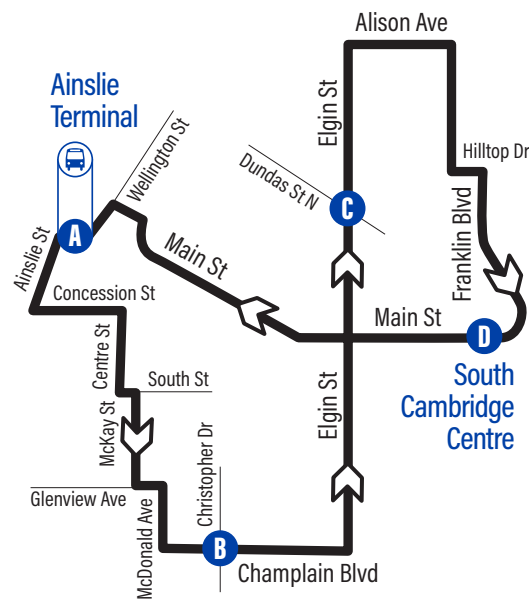

Connection to
302 ION Bus
● Time Point

For the most current bus stop listing, visit grt.ca

Fares and schedules are subject to change without notice.
Weather and road conditions may cause schedule delays.

519-585-7555 www.grt.ca TTY: 519-575-4608
Text: 57555 & key in your bus stop number