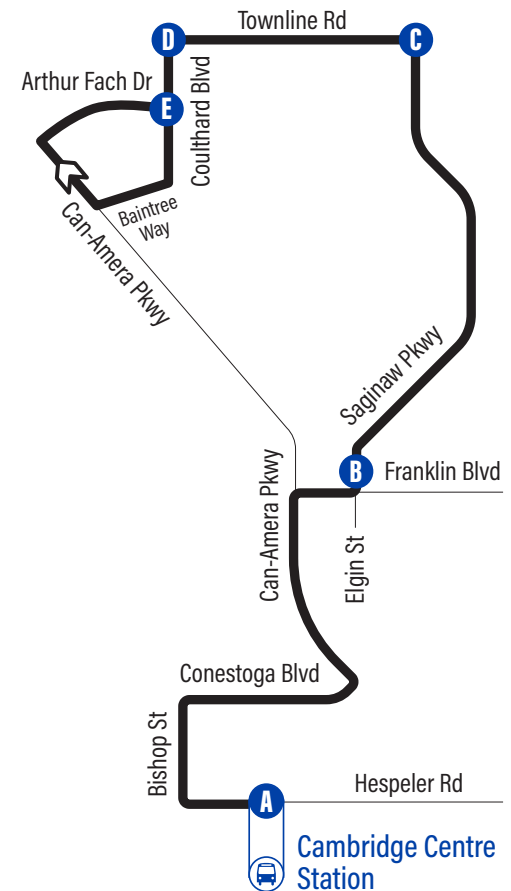

Connection to 302 ION bus

A.M.	0:00	P.M.	0:00

Bus Stops

to Coulthard/ Arthur Fach		to Cambridge Centre Station	
A Cambridge Centre Station	1058	E Arthur Fach / Coulthard	4186
Bishop / Hespeler Rd.	4147	Townline / Concession 1	4187
Bishop / Conestoga	1275	Townline / Cambridge Gurudwara	4188
Conestoga / Conestoga Transit Garage	3845	C Saginaw / Glenvalley	4189
Conestoga / Lena	1170	Saginaw / Chipcase	4190
Can-Amera / Conestoga	1280	680 Saginaw Pkwy.	4191
Can-Amera / Franklin	4212	Saginaw / Light	4192
B Saginaw / St Benedict CSS	4170	Saginaw / Burnett	1371
Saginaw / Cowan	1345	Saginaw / Fairgreen	1372
Saginaw / Stonecairn	1346	Saginaw / Stonecairn	1373
Saginaw / Chamberlin	1347	Saginaw / Cowan	1374
Saginaw / Burnett	1348	B Saginaw / St Benedict CSS	1356
Saginaw / Light	1349	Can-Amera / Franklin	1357
695 Saginaw Pkwy.	4041	Can-Amera / Path To Lena	4093
Saginaw / Granite Hill	1350	Can-Amera / Conestoga	1279
C Saginaw / Haddaway	3394	Conestoga / Lena	1318
D Coulthard / Arthur Fach	3396	Conestoga / Conestoga Transit Garage	1319
Coulthard / Baintree	3397	Bishop / Conestoga	4146
Baintree / Can-Amera	4184	Bishop / Collier MacMillan	1320
Arthur Fach / Garth Massey	4185	A Cambridge Centre Station	1058
E Arthur Fach / Coulthard	4186		

Saginaw

65

GRAND RIVER TRANSIT

Effective: September 2, 2024

Connection to 302 ION Bus

Time Point

For the most current bus stop listing, visit grt.ca

Fares and schedules are subject to change without notice. Weather and road conditions may cause schedule delays.

519-585-7555   www.grt.ca   TTY: 519-575-4608
Text: 57555 & key in your bus stop number