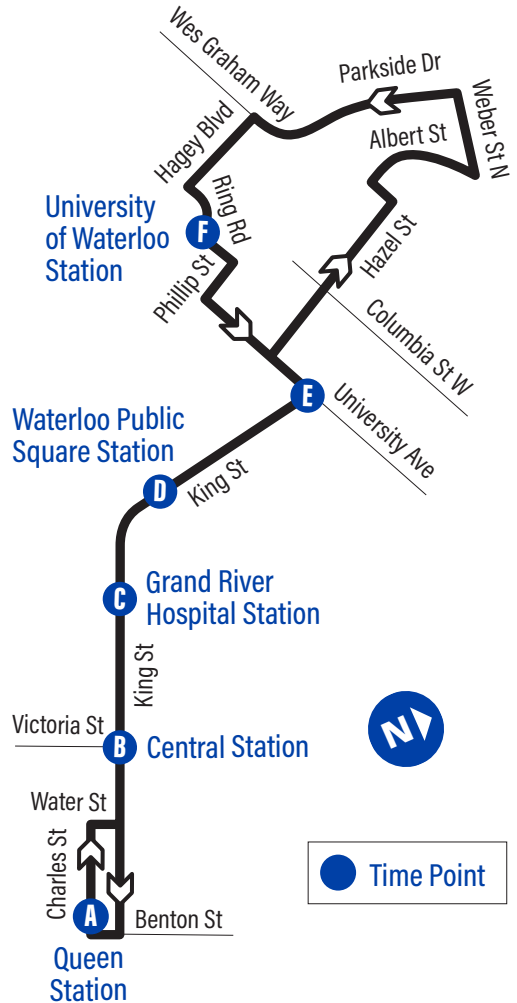

F University Of Waterloo Station	1223

to Queen Station

F University Of Waterloo Station	1223
University Ave. / Phillip	3943
University Ave. / Sunview	3945
University Ave. / Hemlock	2783
University Ave. / Wilfrid Laurier University	3620
E King / University Ave.	2533
King / Ezra	3581
King / Central	2535
King / Bridgeport Rd.	1957
D Waterloo Public Square Station	4048
King / William	1959
Allen Station	2536
King / Union	2538
C Grand River Hospital Station	2540
King / Kitchener-Waterloo Collegiate	2542
King / Agnes	2543
King / Wellington	2544
B Central Station	1901
King / Water	2457
King / Young	2458
King / Queen	2562
Frederick Station (King / Benton)	2561
A Queen Station (Benton / Charles)	1089

Late Night Loop

91

Effective: December 23, 2024

Time Point

For the most current bus stop listing, visit grt.ca

519-585-7555 www.grt.ca TTY: 519-575-4608
Text: 57555 & key in your bus stop number