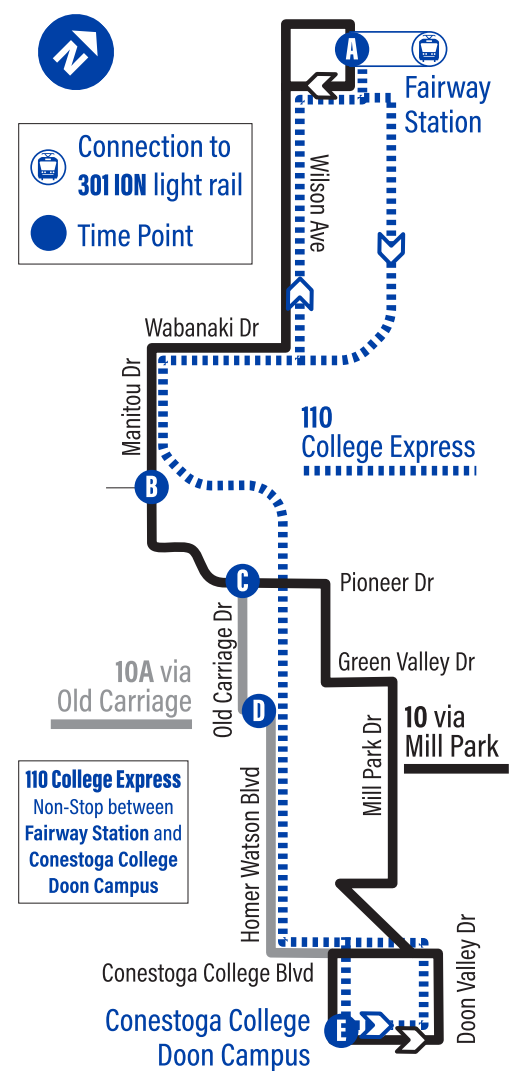

Route 110 - Saturday

to Conestoga College		to Fairway Station	
Depart	Arrive	Depart	Arrive
A Fairway Station	E Conestoga College Doon Campus - Door 3	E Conestoga College Doon Campus - Door 3	A Fairway Station
9:30	9:42	9:45	9:58
10:00	10:12	10:15	10:28
10:30	10:42	10:45	10:58
11:00	11:12	11:15	11:28
11:30	11:42	11:45	11:58
12:00	12:12	12:15	12:28
12:30	12:42	12:45	12:58
1:00	1:12	1:15	1:28
1:30	1:42	1:45	1:58
2:00	2:12	2:15	2:28
2:30	2:42	2:45	2:58
3:00	3:12	3:15	3:28
3:30	3:42	3:45	3:58
4:00	4:12	4:15	4:28
4:30	4:42	4:45	4:58
5:00	5:12	5:15	5:28
5:30	5:42	5:45	5:58
6:00	6:12		

Bus Stops to Fairway Station

Stop	Time
E Conestoga College Doon Campus - Door 3	1732
Doon Valley / Orchard Mill	1734
10A via Old Carriage Stops	
Conestoga College Blvd. / Homer Watson	1728
Homer Watson / Doon South	1868
D Old Carriage / Homer Watson	1828
100 Old Carriage Dr.	1829
C Old Carriage / Pioneer Park Plaza	1830
10 via Mill Park Stops	
Doon Valley / Pinnacle	1735
Pinnacle / Doon Valley	1736
Pinnacle / Amherst	1737
Pinnacle / Old Mill	1738
Old Mill / Roos	1739
Green Valley / Mill Park	1740
Green Valley / Arrowhead	1741
Green Valley / Pioneer	1742
Pioneer / Homer Watson	1743
C Pioneer / Pioneer Park Plaza	1744
Pioneer / Bechtel	1746
365 Pioneer Dr.	1747
Pioneer / Doon Village	1748
B Doon Village / Farrier	1755
Manitou / Homer Watson	1756
421 Manitou Dr.	1757
Manitou / Sasaga	1758
650 Wabanaki Dr.	1759
Wabanaki / Wilson	1760
915 Wilson Ave.	1761
808 Wilson Ave.	1762
Wilson / Goodrich	1763
Wilson / Fairway	1764
10 / 10A	
A Fairway Station	3489
A Fairway Station	3488

Effective: December 23, 2024

Route 10A Monday to Friday — no Christmas service

0:00 No summer / Christmas service

Connection to 301 ION Light Rail	A.M.	0:00	P.M.	0:00
----------------------------------	------	------	------	------