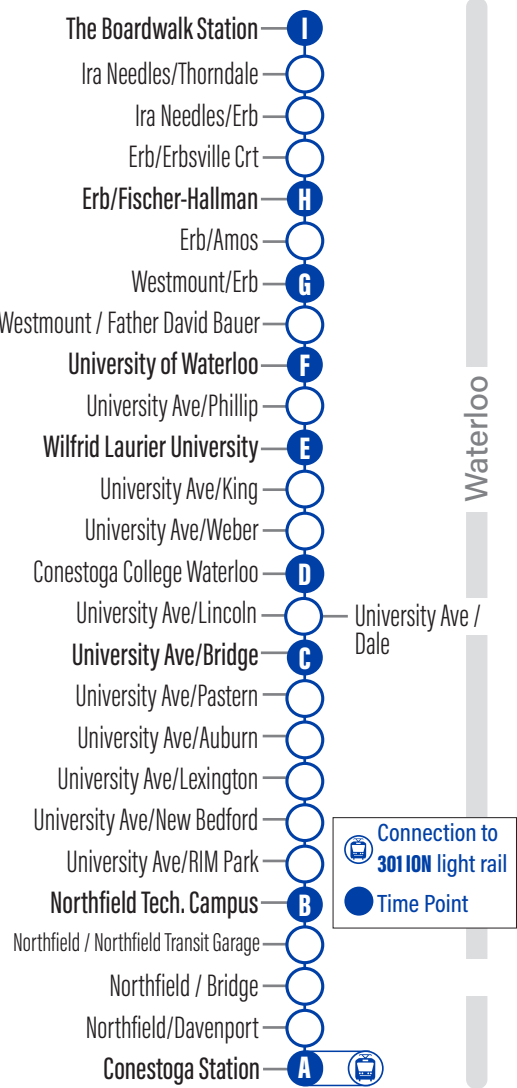

Fares and schedules are subject to change without notice. Weather and road conditions may cause schedule delays.

For the Christmas holiday schedule, see grt.ca/winterholiday for details

For the most current bus stop listing, visit grt.ca

Effective: January 6, 2025

Sunday/Holiday Schedule

to Conestoga Station						
Depart						Arrive
The Boardwalk Station	Fischer-Hallman / Erb	University Ave. / University of Waterloo	University Ave. / Wilfrid Laurier University	University Ave. / University of Waterloo	University Ave. / Northfield Technology Park	Conestoga Station
I	H	F	E	C	B	A
7:15	7:22	7:29	7:33	7:40	7:47	7:54
7:45	7:52	7:59	8:03	8:10	8:17	8:24
8:15	8:22	8:29	8:33	8:40	8:47	8:54
8:45	8:52	8:59	9:03	9:10	9:17	9:24
9:15	9:22	9:29	9:33	9:40	9:47	9:54
9:45	9:52	9:59	10:03	10:11	10:18	10:25
10:15	10:23	10:30	10:34	10:42	10:49	10:56
10:45	10:53	11:00	11:04	11:12	11:19	11:26
11:15	11:23	11:30	11:34	11:42	11:49	11:56
11:45	11:53	12:00	12:04	12:12	12:19	12:26
12:15	12:23	12:30	12:34	12:42	12:49	12:56
12:45	12:53	1:00	1:04	1:12	1:19	1:26
1:15	1:23	1:30	1:34	1:42	1:49	1:56
1:45	1:53	2:00	2:04	2:12	2:19	2:26
2:15	2:23	2:30	2:34	2:42	2:49	2:56
2:45	2:53	3:00	3:04	3:12	3:19	3:26
3:15	3:23	3:30	3:34	3:42	3:49	3:56
3:45	3:53	4:00	4:04	4:12	4:19	4:26
4:15	4:23	4:30	4:34	4:42	4:49	4:56
4:45	4:53	5:00	5:04	5:12	5:19	5:26
5:15	5:23	5:30	5:34	5:42	5:49	5:56
5:45	5:53	6:00	6:04	6:11	6:18	6:25
6:15	6:22	6:29	6:33	6:40	6:47	6:54
6:45	6:52	6:59	7:03	7:10	7:17	7:24
7:15	7:22	7:29	7:33	7:40	7:47	7:54
7:45	7:52	7:59	8:03	8:10	8:17	8:24
8:15	8:22	8:29	8:33	8:40	8:47	8:54
8:45	8:52	8:59	9:03	9:10	9:17	9:24
9:15	9:22	9:29	9:33	9:40	9:47	9:54
9:45	9:52	9:59	10:03	10:10	10:17	10:24
10:15	10:22	10:29	10:33	10:40	10:47	10:54
10:45	10:52	10:59	11:03	11:10	11:17	11:24
11:15	11:22	11:29	11:33	11:40	11:47	11:54
11:45	11:52	11:59	12:03	12:10	12:17	12:24

to The Boardwalk Station						
Depart						Arrive
Conestoga Station	University Ave. / Northfield Technology Park	University Ave. / Bridge	University Ave. / Wilfrid Laurier University	University Ave. / University of Waterloo	Fischer-Hallman / Erb	The Boardwalk Station
A	B	C	E	F	H	I
7:30	7:37	7:45	7:52	7:56	8:03	8:09
8:00	8:07	8:15	8:22	8:26	8:33	8:39
8:30	8:37	8:45	8:52	8:56	9:03	9:09
9:00	9:07	9:15	9:22	9:26	9:33	9:39
9:30	9:37	9:45	9:52	9:56	10:03	10:10
10:00	10:07	10:15	10:23	10:27	10:34	10:41
10:30	10:37	10:45	10:53	10:57	11:04	11:11
11:00	11:07	11:15	11:23	11:27	11:34	11:41
11:30	11:37