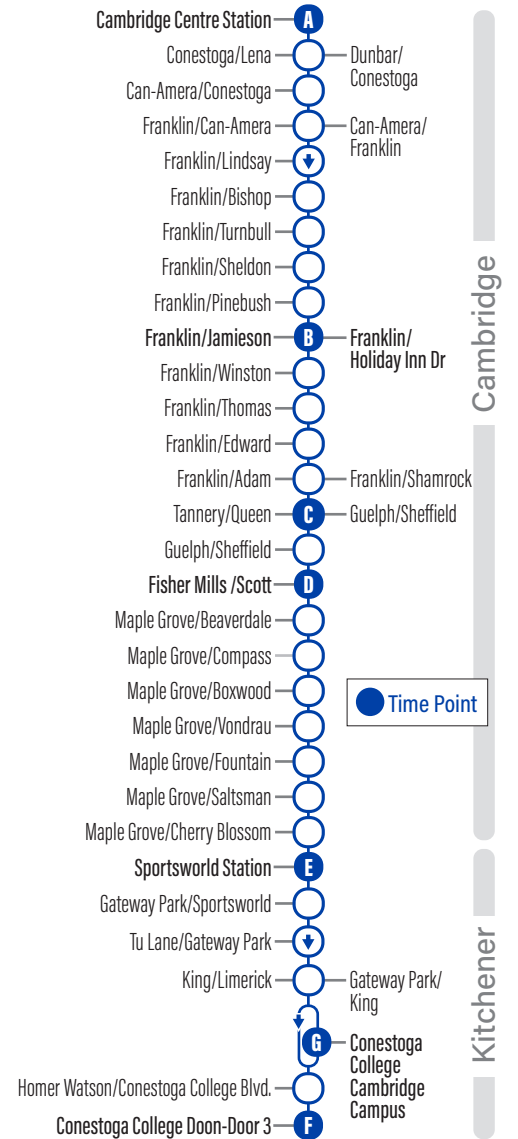

iXpress Maple Grove

203

Effective: Dec 23, 2024

For the most current bus stop listing, visit grt.ca

grt.ca

519-585-7555 Deaf and hard of hearing (TTY): 519-575-4608
Text: 57555 & key in your bus stop number