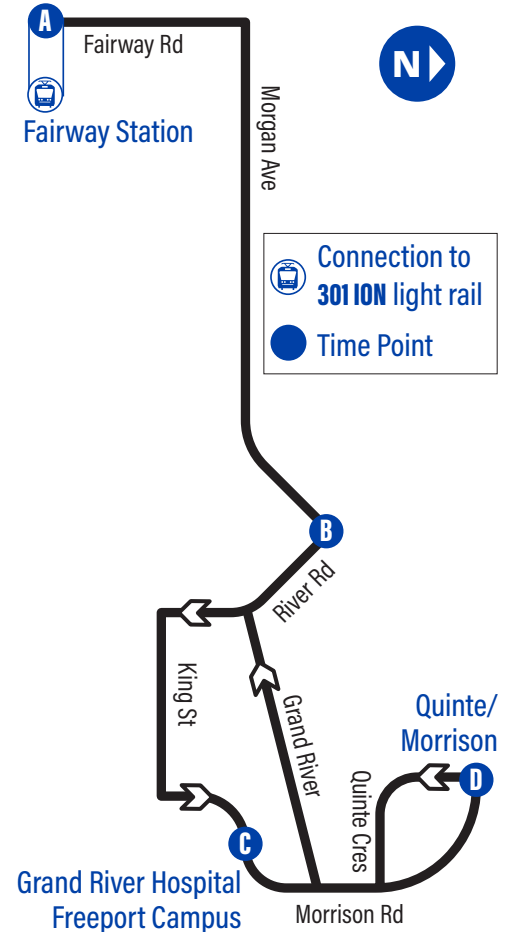

No Stat Holiday Service

Bus Stops

to Quinte / Morrison

to Fairway Station

A Fairway Station	3491
Fairway / Highway 8	1047
Fairway / King	1048
141 Morgan Ave.	2473
Morgan / Pepperwood	2474
Morgan / Greendale	2475
B Morgan / River	2476
River / King	2477
Grand River - Freeport Campus	1655
C Morrison / Grand River Hospital - Freeport Campus	1647
Morrison / Grand River Blvd.	1648
Morrison / Path to Morrison Blvd.	1649
Morrison / Grand River Blvd.	1650
D Quinte / Morrison	1651

D Quinte / Morrison	1651
Morrison / Quinte	1652
Morrison / Path to Morrison Blvd.	1653
Morrison / Grand River Blvd.	2479
Grand River Blvd./Grand River	1656
B Morgan / River	1657
Morgan / Greendale	1658
Morgan / Southhill	1659
Morgan / Fairway	1660
Fairway / King (East Side)	1042
Fairway / King (West Side)	1043
Fairway / Wabanaki	1044
A Fairway Station	3491

Morrison

27

Effective: January 6, 2025

519-585-7555 grt.ca

Text: 57555 & key in your bus stop number