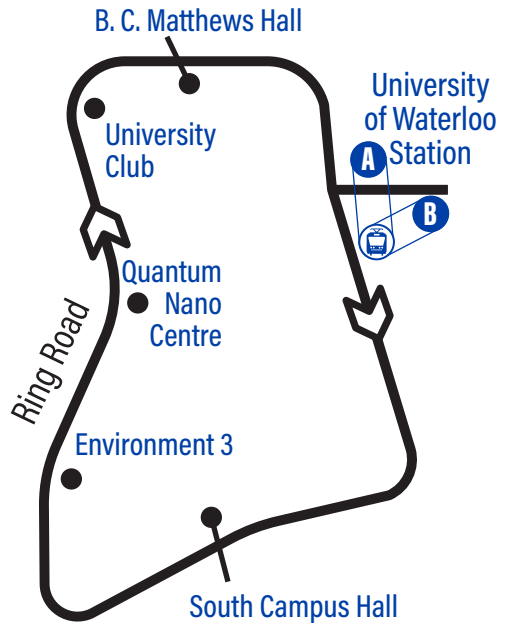

Ring Road

**GRT**  
GRAND RIVER TRANSIT

**30**

Effective: January 6, 2025

	Connection to <b>301 ION Train</b>
	Time Point
	Stop location

easyGO

519-585-7555 **grt.ca**

Text: 57555 & key in your bus stop number

Fares and schedules are subject to change without notice.  
Weather and road conditions may cause schedule delays.

Weekday Schedule		Saturday Schedule	
Ring Road		Ring Road	
Depart	Arrive	Depart	Arrive
 University of Waterloo Station	 University of Waterloo Station	 University of Waterloo Station	 University of Waterloo Station
<b>A</b>	<b>B</b>	<b>A</b>	<b>B</b>
5:41	5:49	7:09	7:17
6:18	6:26	7:39	7:47
6:37	6:45	8:09	8:17
6:57	7:06	8:39	8:47
7:19	7:29	9:09	9:17
7:42	7:52	9:42	9:50
8:02	8:12	10:12	10:20
8:22	8:32	10:42	10:50
8:42	8:52	11:12	11:20
9:02	9:12	11:42	11:50
9:22	9:32	12:12	12:20
9:41	9:51	12:42	12:50
9:59	10:09	1:12	1:20
10:19	10:29	1:42	1:50
10:39	10:49	2:12	2:20
10:59	11:09	2:42	2:50
11:19	11:29	3:12	3:20
11:39	11:49	3:42	3:50
11:59	12:09	4:12	4:20
12:19	12:29	4:42	4:50
12:39	12:49	5:12	5:20
12:59	1:09	5:42	5:50
1:19	1:29	6:12	6:20
1:39	1:49	6:41	6:49
1:59	2:09	7:09	7:17
2:19	2:29	7:39	7:47
2:40	2:50	8:09	8:17
3:01	3:11	8:39	8:47
3:21	3:31	9:09	9:17
3:41	3:51	9:39	9:47
4:01	4:11	10:09	10:17
4:21	4:31	10:39	10:47
4:41	4:51	11:09	11:17
5:01	5:11	11:39	11:47
5:21	5:31	12:09	12:17
5:41	5:51		
6:01	6:10		
6:20	6:29		
6:39	6:48		
6:59	7:08		
7:19	7:28		
7:39	7:48		
7:59	8:08		
8:19	8:28		
8:39	8:48		
8:59	9:08		
9:19	9:28		
9:39	9:48		
10:09	10:17		
10:24	10:32		
10:49	10:57		
11:16	11:24		
11:46	11:54		
12:14	12:22		

Connection to 301 ION train

Bus Stops		
<b>A</b>	University of Waterloo Station	1264
	Ring Rd. / U.W. - Davis Centre	1123
	Ring Rd. / U.W. - South Campus Hall	2515
	Ring Rd. / U.W. - Environment 3	2516
	Ring Rd. / U.W. - Quantum Nano Centre	2530
	Ring Rd. / U.W. - University Club	2518
	Ring Rd. / U.W. - B. C. Matthews Hall	2519
<b>B</b>	University of Waterloo Station	1078