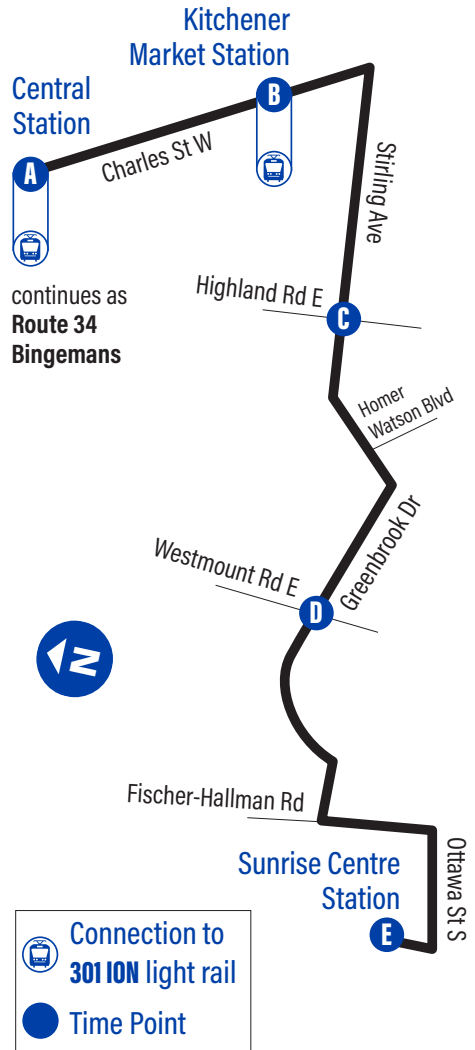

to Sunrise Centre Station

E Sunrise Centre Station	1675
International / Wake Robin	1676
Greenbrook / Ruskview	3094
Greenbrook / Birchcliff	3095
Greenbrook / Forest Hill Centre	3096
D Greenbrook / Westmount	3097
Greenbrook / Forest Hill	3098
Greenbrook / Lakeside	3099
Greenbrook / Stirling	3100
Stirling / Homer Watson	2691
Stirling / Mausser	3102
Stirling / Lorne	3103
C Stirling / Highland	2309
Stirling / Mill	2914
Stirling / Courtland	2915
Stirling / Kaufman Park	2916
Charles / Stirling	1386
Charles / Cameron Heights Collegiate Institute	2919
B Kitchener Market Station	2920
Queen Station (Charles / Benton)	1376
Victoria Park Station	1313
Charles / Water	1292
A Central Station	3226

Continues as Route 34 to Bingham Centre Dr. / Victoria

A Central Station	1474
Charles / Water	1273
Queen Station (Charles / Benton)	1385
B Kitchener Market Station	2924
Charles / Cameron Heights Collegiate Institute	2925
Charles / Stirling	1387
Stirling / Kaufman Park	2927
Stirling / Courtland	2928
Stirling / Mill	2929
C Stirling / Highland	2311
Stirling / Lorne	3075
Stirling / Mausser	3076
Stirling / Homer Watson	2684
Greenbrook / Stirling	3083
Greenbrook / Lakeside	3084
Greenbrook / Forest Hill	3085
Greenbrook / Graystone	2828
Greenbrook / Stonybrook	2825
Greenbrook / Birchcliff	3091
Greenbrook / Fischer-Hallman	3093
Ottawa / International	2704
D Sunrise Centre Station	1675

Greenbrook

35

Effective: September 2, 2024

easyGO

For the most current bus stop listing, visit grrt.ca

519-585-7555

grrt.ca

Text: 57555 & key in your bus stop number