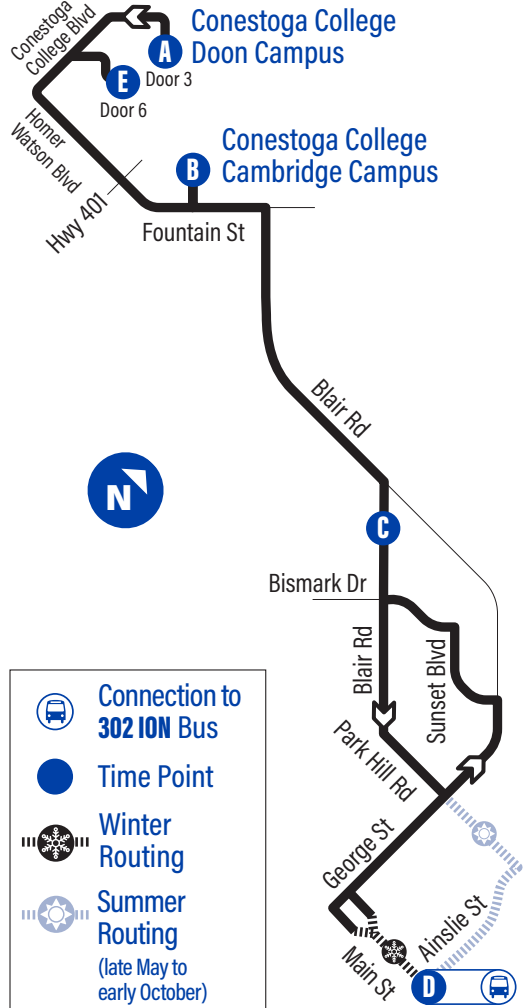

Conestoga College Blvd.
/ Homer Watson 3641

E Conestoga
College Doon
Campus - Door 6 1342

Blair

GRT
GRAND RIVER TRANSIT

57

Effective: September 2, 2024

Ainslie
Terminal

easyGo