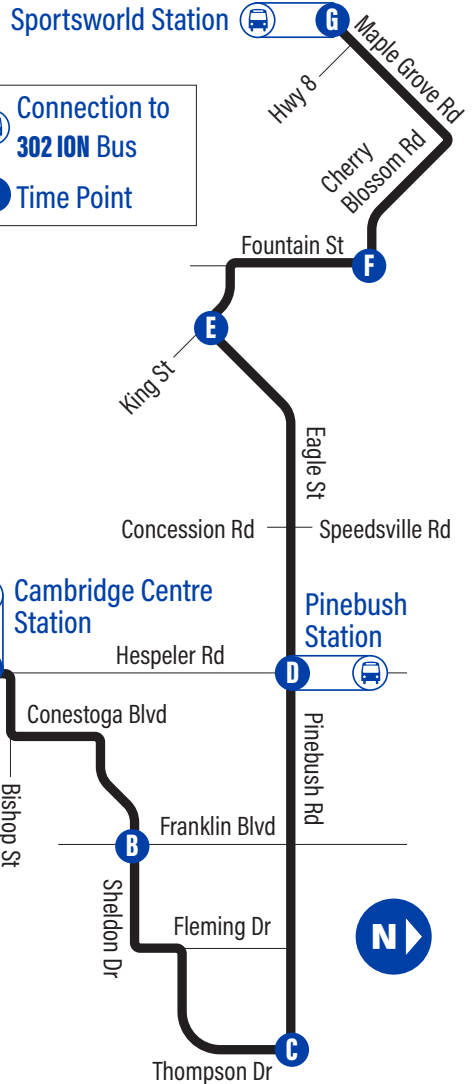

Bus Stops

to Sportsworld Station

A Cambridge Centre Station 1066

Bishop / Hespeler Rd.	4147
Conestoga / Bishop	3986
505 Conestoga Blvd.	3985
Sheldon / Conestoga	3984
Sheldon / Corydon	3983
Sheldon / Wolseley	3982
180 Sheldon Dr.	3981

For the most current bus stop listing, visit grt.ca

A Cambridge Centre Station 1066

Eagle-Pinebush

GRT
GRAND RIVER TRANSIT

67

Effective: January 6, 2025

easyGO

519-585-7555 grt.ca
Text: 57555 & key in your bus stop number

Monday to Friday Schedule

to Sportsworld Station

Depart   Arrive

 Cambridge Centre Station	 Sportsworld Station					
A	B	C	D	E	F	G
6:05	6:11	6:16	5:54	6:00	6:05	6:10
6:35	6:41	6:46	6:24	6:30	6:35	6:40
7:05	7:11	7:16	6:54	7:00	7:05	7:10
7:35	7:41	7:46	7:24	7:30	7:35	7:40
8:05	8:11	8:16	7:54	8:00	8:05	8:10
8:35	8:41	8:46	8:24	8:30	8:35	8:40
2:00	2:07	2:12	2:21	2:28	2:35	2:41
2:30	2:37	2:42	2:51	2:58	3:05	3:11
3:00	3:07	3:12	3:21	3:28	3:35	3:41
3:30	3:37	3:42	3:51	3:58	4:05	4:11
4:00	4:07	4:12	4:21	4:28	4:35	4:41
4:30	4:37	4:42	4:51	4:58	5:05	5:11
5:00	5:07	5:12	5:21	5:28	5:35	5:41
5:30	5:37	5:42	5:51	5:58	6:05	6:11
10:05	10:10	10:15	10:23	10:29	10:35	10:40
10:35	10:40	10:45	10:53	10:59	11:05	11:10
11:05	11:10	11:15	11:23	11:29	11:35	11:40

to Cambridge Centre Station

Depart   Arrive

 Sportsworld Station	 Cambridge Centre Station					
G	F	E	D	C	B	A
6:15	6:20	6:24	6:31	6:38	6:43	6:50
6:45	6:50	6:54	7:01	7:08	7:13	7:20
7:15	7:20	7:24	7:31	7:38	7:43	7:50
7:45	7:50	7:54	8:01	8:08	8:13	8:20
8:15	8:20	8:24	8:31	8:38	8:43	8:50
8:45	8:50	8:54	9:01	9:08	9:13	9:20
2:15	2:20	2:25	2:33	2:40	2:45	2:51
2:45	2:50	2:55	3:03	3:10	3:15	3:21
3:15	3:20	3:25	3:33	3:40	3:45	3:51
3:45	3:50	3:55	4:03	4:10	4:15	4:21
4:15	4:20	4:25	4:33	4:40	4:45	4:51
4:45	4:50	4:55	5:03	5:10	5:15	5:21
5:15	5:20	5:25	5:33	5:40	5:45	5:51
5:45	5:50	5:55	6:03	6:10	6:15	6:21
10:20	10:24	10:28	10:35	10:41	10:46	10:52
10:50	10:54	10:58	11:05	11:11	11:16	11:22
11:20	11:24	11:28	11:35	11:41	11:46	11:52