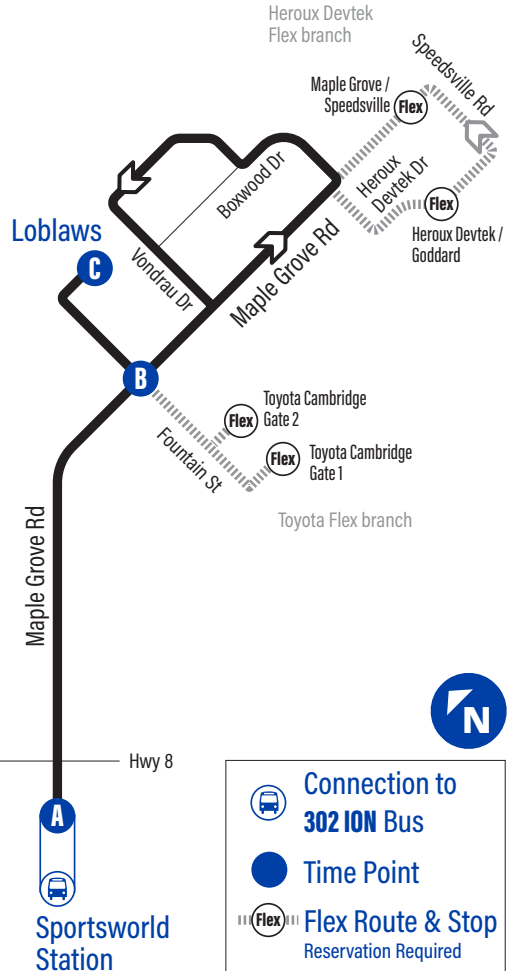

Bus Stops

Regular Stops

A Sportsworld Station	1572
Maple Grove / Cherry Blossom	1288
Maple Grove / Saltsman	1287
B Maple Grove / Fountain	1036
Maple Grove / Vondrau	3849
Boxwood / Maple Grove	3646
Boxwood / Vondrau	3647
90 Vondrau Dr	1169
Vondrau / Boxwood	3648
Maple Grove / Boxwood	3649
Maple Grove / Fountain (East Side)	1035
C Loblaws Distribution Centre	2316
Maple Grove / Fountain (West Side)	2317
Maple Grove / Saltsman	3531
Maple Grove / Cherry Blossom	2318
A Sportsworld Station	1572

Heroux Devtek Branch

Heroux Devtek / Goddard	7138
Maple Grove / Speedsville	7140

Boxwood

GRT
GRAND RIVER TRANSIT

72

Effective: April 22, 2024

easyGo

For the most current bus stop listing, visit www.grt.ca

Monday to Friday Schedule

Sportsworld Station	Maple Grove / Fountain	Toyota (Gate 1 / Gate 2)	Loblaws	Maple Grove / Vondreau	Maple Grove / Boxwood	Heroux-Devtek / Goddard	Loblaws Distribution Centre	Sportsworld Station
A	B	Flex				Flex	C	A
5:48		5:57				-		6:04
6:12	6:17	F	6:26			F	6:29	6:37
6:40	6:44			6:51				
6:42	6:47	F	6:56			F	6:56	7:04
7:05	7:10	F	7:19			F	7:19	7:27
7:32	7:37	F	7:46			F	7:47	7:55
8:02	8:07	F	8:16			F	8:17	8:25
8:32	8:37	F	8:46			F	8:47	8:55
2:05	2:10	F	2:19			F	2:20	2:30
2:35	2:40	F	2:49			F	2:50	3:00
3:05	3:10	F	3:19			F	3:20	3:30
3:35	3:40	F	3:49			F	3:50	4:00
4:05	4:10	F	4:19			F	4:20	4:30
4:35	4:40	F	4:49			F	4:50	5:00
5:05	5:10	F	5:19			F	5:20	5:30
5:35	5:40	F	5:49			F	5:50	6:00
10:15	10:20	F	10:29			F	10:29	10:35
					11:04			11:12
10:50	10:56	F	11:04			F	11:06	11:12
11:15	11:20	F	11:29			F	11:32	11:38

F	Flex Stop available on this trip - reservation required
00:00	Express trip to Toyota
00:00	Morning special - Starts at Fairway Station at 6:28 a.m., continues on Route 72 from Sportsworld, to Maple Grove and Vondreau
00:00	Evening special - Starts from Boxwood and Maple Grove to Sportsworld Station