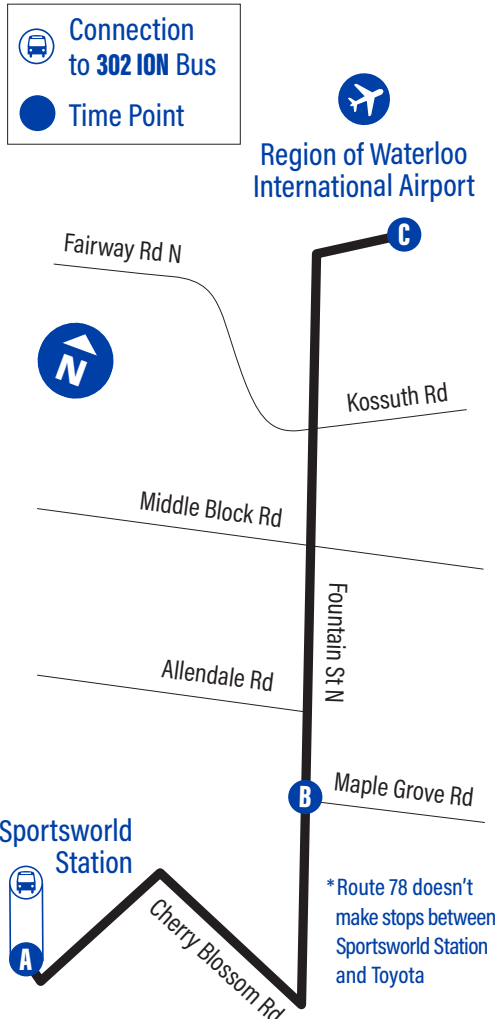

Bus Stops

to Region of Waterloo International Airport

A Sportsworld Station 1572

Fountain / Toyota Gate 1 2314

Fountain / Toyota Gate 2 2315

B Fountain / Maple Grove 4227

Fountain / Allendale 4228

Fountain / Kossuth 4229

C Region Of Waterloo International Airport 2747

to Sportsworld Station

C Region Of Waterloo International Airport 2747

Fountain / Fairway 4231

Fountain / Allendale 4232

B Fountain / Maple Grove 4233

Fountain / Toyota Gate 2 4286

Fountain / Toyota Gate 1 3286

A Sportsworld Station 1572

Fountain

78

Effective: September 2, 2024

For the most current bus stop listing, visit grt.ca

519-585-7555 grt.ca

Text: 57555 & key in your bus stop number