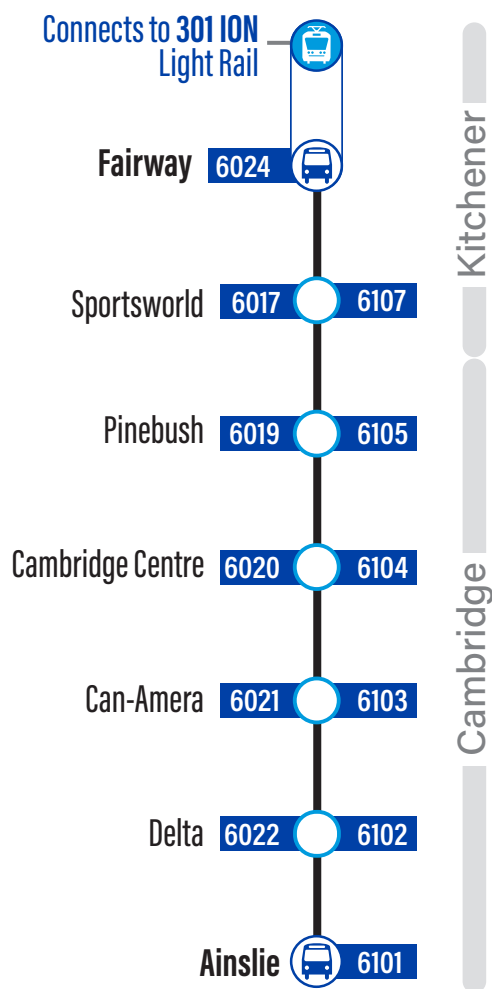

Weekday Schedule											
to Fairway Station					to Ainslie Terminal						
Depart >>>					>>> Arrive	Depart >>>					>>> Arrive
Ainslie Terminal	Cambridge Centre Station	Pinebush Station	Sportsworld Station	Fairway Station	Fairway Station	Sportsworld Station	Pinebush Station	Cambridge Centre Station	Ainslie Terminal		
A	B	C	D	E	E	D	C	B	A		
5:25	5:35	5:38	5:46	5:56	5:40	5:49	5:57	6:02	6:10		
5:45	5:55	5:58	6:06	6:16	5:55	6:04	6:12	6:17	6:25		
6:00	6:10	6:13	6:21	6:31	6:00	6:09	6:17	6:22	6:30		
6:15	6:25	6:28	6:36	6:46	6:28	6:37					
6:30	6:40	6:43	6:51	7:01	6:30	6:39	6:47	6:52	7:00		
6:45	6:55	6:58	7:08	7:18	6:45	6:54	7:02	7:09	7:18		
7:00	7:11	7:15	7:25	7:35	7:00	7:09	7:17	7:24	7:33		
7:10	7:21	7:25	7:35	7:45	7:10	7:19	7:27	7:34	7:43		
7:20	7:31	7:35	7:45	7:55	7:20	7:29	7:37	7:44	7:53		
7:30	7:41	7:45	7:55	8:05	7:30	7:39	7:47	7:54	8:03		
7:40	7:51	7:55	8:05	8:15	7:40	7:49	7:57	8:04	8:13		
7:50	8:01	8:05	8:15	8:25	7:50	7:59	8:07	8:14	8:23		
8:00	8:11	8:15	8:25	8:35	8:00	8:09	8:17	8:24	8:33		
8:10	8:21	8:25	8:35	8:45	8:10	8:19	8:27	8:34	8:43		
8:20	8:31	8:35	8:45	8:55	8:20	8:29	8:37	8:44	8:53		
8:30	8:41	8:45	8:55	9:05	8:30	8:39	8:47	8:54	9:03		
8:40	8:51	8:55	9:05	9:15	8:40	8:49	8:57	9:04	9:13		
8:50	9:01	9:05	9:15	9:25	8:50	8:59	9:07	9:14	9:23		
9:00	9:11	9:15	9:25	9:35	9:00	9:09	9:17	9:24	9:33		
9:10	9:21	9:25	9:35	9:45	9:10	9:19	9:27	9:34	9:43		
9:20	9:31	9:35	9:44	9:54	9:20	9:29	9:37	9:44	9:53		
9:30	9:42	9:46	9:55	10:05	9:30	9:40	9:48	9:55	10:04		
9:40	9:52	9:56	10:05	10:15	9:40	9:50	9:58	10:05	10:14		
9:50	10:02	10:06	10:15	10:25	9:50	10:00	10:08	10:15	10:24		
10:00	10:12	10:16	10:25	10:35	10:00	10:10	10:18	10:25	10:34		
10:10	10:22	10:26	10:35	10:45	10:10	10:20	10:28	10:35	10:44		
10:20	10:32	10:36	10:45	10:55	10:20	10:30	10:38	10:45	10:54		
10:30	10:42	10:46	10:55	11:05	10:30	10:40	10:48	10:55	11:04		
10:40	10:52	10:56	11:05	11:15	10:40	10:50	10:58	11:05	11:14		
10:50	11:02	11:06	11:15	11:25	10:50	11:00	11:08	11:15	11:24		
11:00	11:12	11:16	11:25	11:35	11:00	11:10	11:18	11:25	11:34		
11:10	11:22	11:26	11:35	11:45	11:10	11:20	11:28	11:35	11:44		
11:20	11:32	11:36	11:45	11:55	11:20	11:30	11:38	11:45	11:54		
11:30	11:42	11:46	11:55	12:05	11:30	11:40	11:48	11:55	12:04		
11:40	11:52	11:56	12:05	12:15	11:40	11:50	11:58	12:05	12:14		
11:50	12:02	12:06	12:15	12:25	11:50	12:00	12:08	12:15	12:24		
12:00	12:12	12:16	12:25	12:35	12:00	12:10	12:18	12:25	12:34		
12:10	12:22	12:26	12:35	12:45	12:10	12:20	12:28	12:35	12:44		
12:20	12:32	12:36	12:45	12:55	12:20	12:30	12:38	12:45	12:54		
12:30	12:42	12:46	12:55	1:05	12:30	12:40	12:48	12:55	1:04		
12:40	12:52	12:56	1:05	1:15	12:40	12:50	12:58	1:05	1:14		
12:50	1:02	1:06	1:15	1:25	12:50	1:00	1:08	1:15	1:24		
1:00	1:12	1:16	1:25	1:35	1:00	1:10	1:18	1:25	1:34		
1:10	1:22	1:26	1:35	1:45	1:10	1:20	1:28	1:35	1:44		
1:20	1:32	1:36	1:45	1:55	1:20	1:30	1:38	1:45	1:54		
1:30	1:42	1:46	1:55	2:05	1:30	1:40	1:48	1:55	2:04		
1:40	1:52	1:56	2:05	2:15	1:40	1:50	1:58	2:05	2:14		
1:50	2:02	2:06	2:15	2:25	1:50	2:00	2:08	2:15	2:24		
2:00	2:12	2:16	2:25	2:36	2:00	2:10	2:18	2:25	2:35		
2:10	2:22	2:26	2:37	2:48	2:10	2:20	2:28	2:35	2:46		
2:20	2:32	2:37	2:49	3:00	2:20	2:30	2:39	2:46	2:57		
2:30	2:43	2:48	3:00	3:11	2:30	2:41	2:50	2:57	3:08		
2:40	2:53	2:58	3:10	3:21	2:40	2:51	3:00	3:07	3:18		
2:50	3:03	3:08	3:20	3:31	2:50	3:01	3:10	3:17	3:28		
3:00	3:13	3:18	3:30	3:41	3:00	3:11	3:20	3:27	3:38		
3:10	3:23	3:28	3:40	3:51	3:10	3:21	3:30	3:37	3:48		
3:20	3:33	3:38	3:50	4:01	3:20	3:31	3:40	3:47	3:58		
3:30	3:43	3:48	4:00	4:11	3:30	3:41	3:50	3:57	4:08		
3:40	3:53	3:58	4:10	4:21	3:40	3:51	4:00	4:07	4:18		
3:50	4:03	4:08	4:20	4:31	3:50	4:01	4:10	4:17	4:28		
4:00	4:13	4:18	4:30	4:41	4:00	4:11	4:20	4:27	4:38		
4:10	4:23	4:28	4:40	4:51	4:10	4:21	4:30	4:37	4:48		
4:20	4:33	4:38	4:50	5:01	4:20	4:31	4:40	4:47	4:58		
4:30	4:43	4:48	5:00	5:11	4:30	4:41	4:50	4:57	5:08		
4:40	4:53	4:58	5:10	5:21	4:40	4:51	5:00	5:07	5:18		
4:50	5:03	5:08	5:20	5:31	4:50	5:01	5:10	5:17	5:28		
5:00	5:13	5:18	5:30	5:41	5:00	5:11	5:20	5:27	5:38