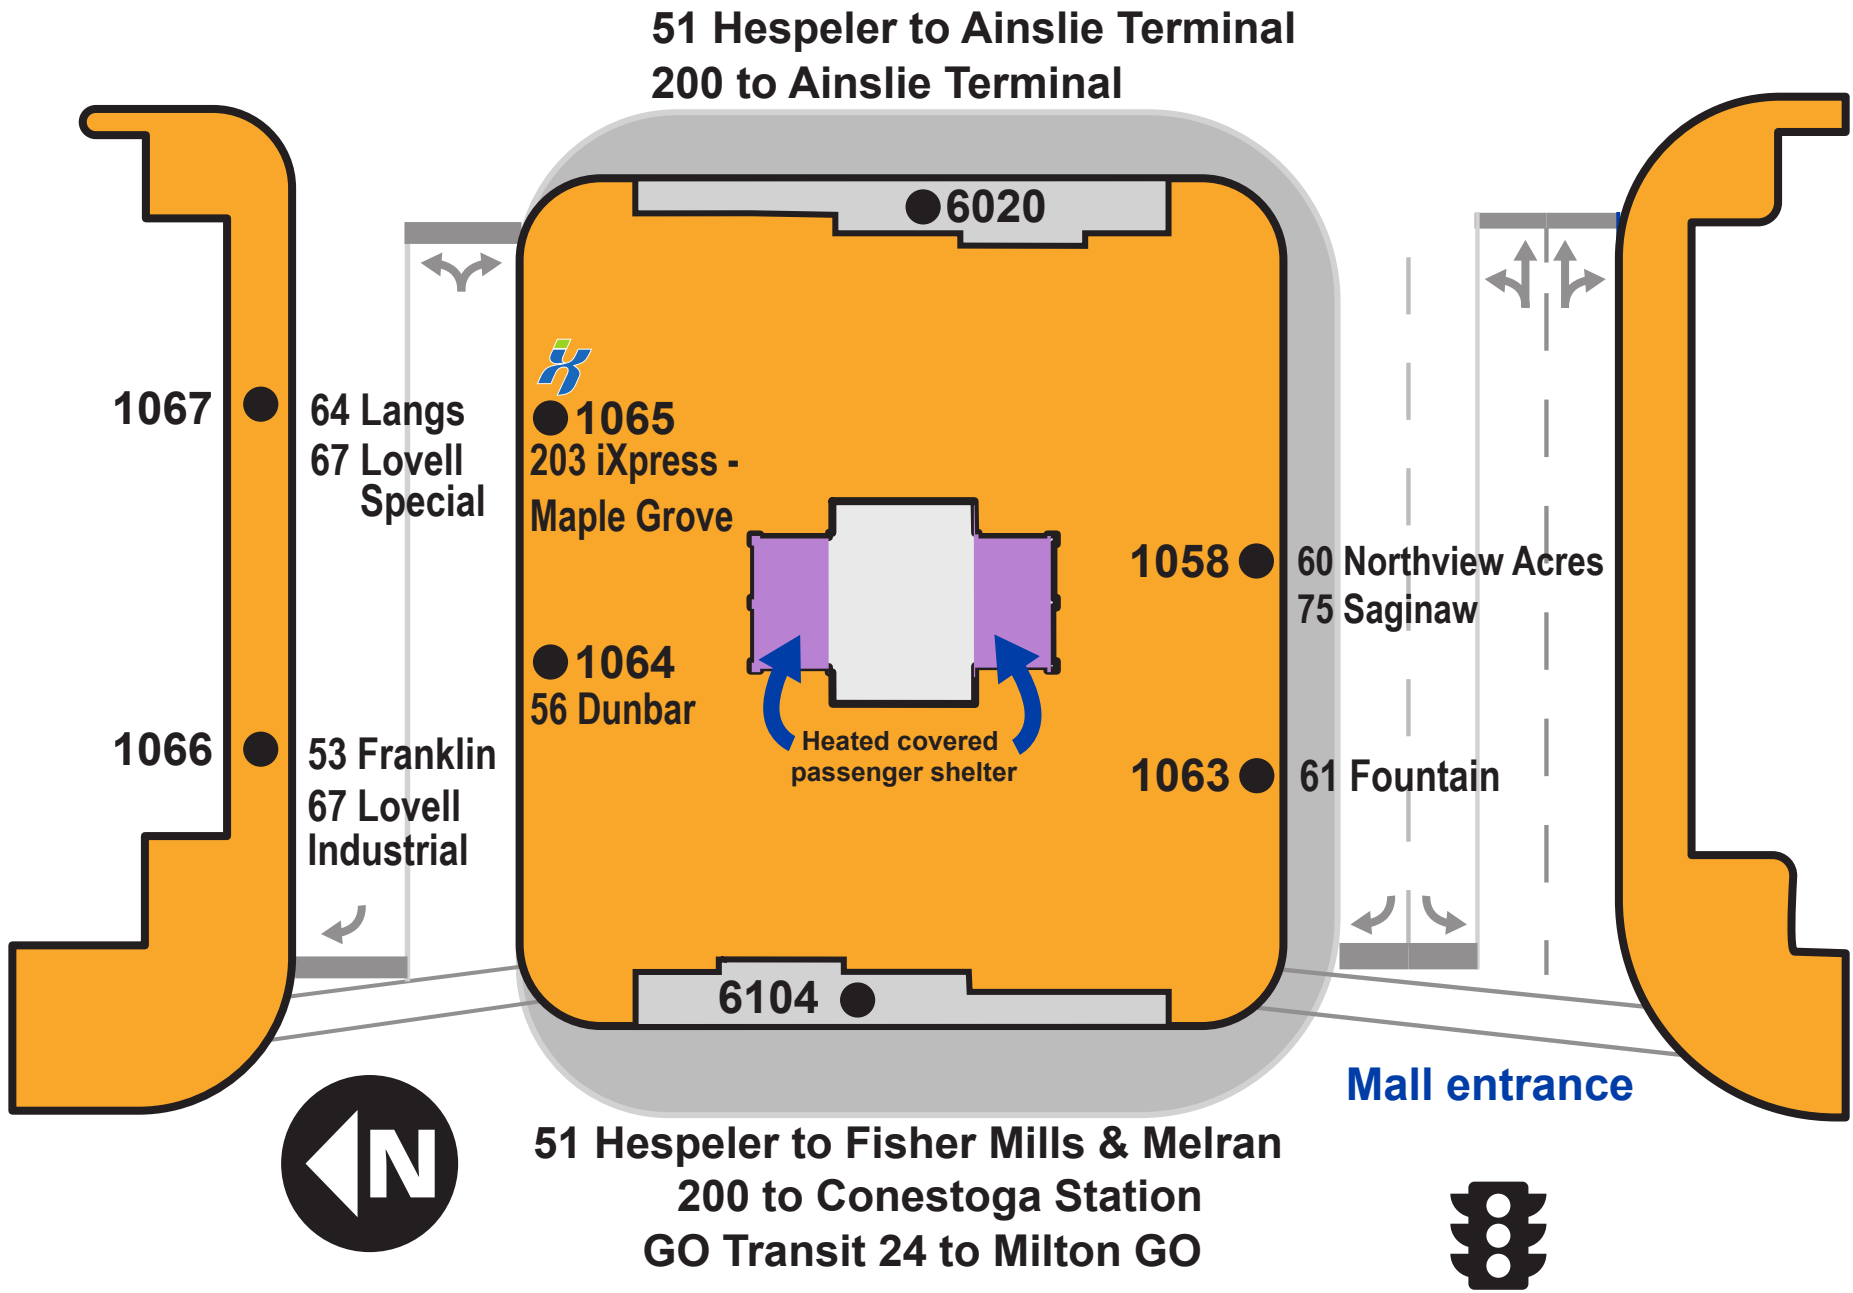

Cambridge Centre Transit Station Platform Layout

Hespeler Rd.

Effective: January 2019