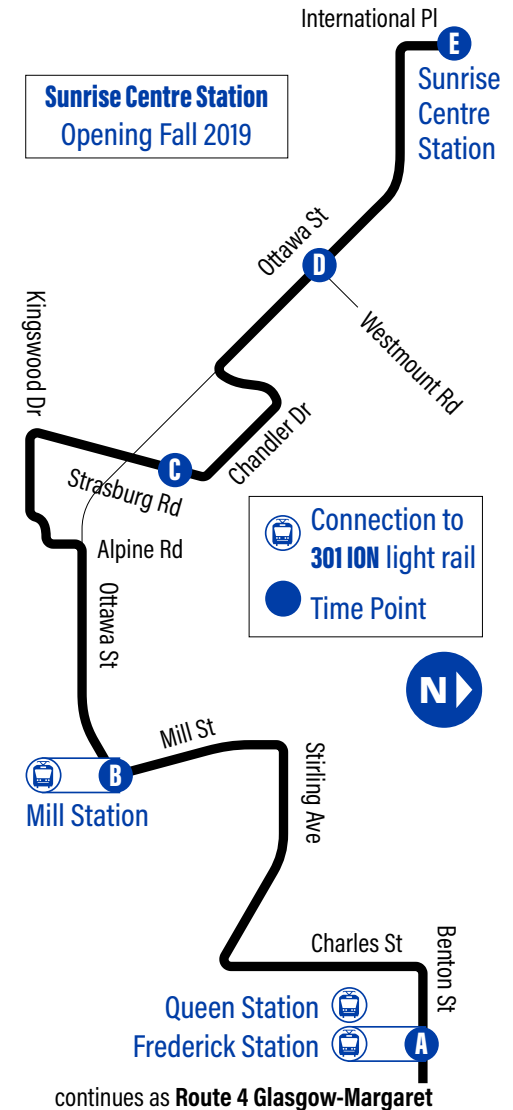

# Bus Stops

to Sunrise Centre Station

to Frederick Station

<b>A</b> Frederick Station	1088	<b>E</b> Sunrise Centre Station	5037
Queen Station	1385	Ottawa / Fischer-Hallman	4096
Kitchener Market Station	2924	Ottawa / Williamsburg	1545
Charles / Cameron		Ottawa / Pinedale	2898
Heights Collegiate Institute	2925	<b>D</b> Ottawa / Westmount	4094
Charles / Stirling	1387	Ottawa / Howland	2901
Stirling / Kaufman Park	2927	Elmsdale / Ottawa	2902
Stirling / Courtland	2928	Elmsdale / Chandler	2903
Stirling / Mill	2929	Chandler / Bonfield	2904
Mill / Heiman	2930	<b>C</b> Strasburg / Transit Garage	2905
Mill / Borden	2931	<b>C</b> Strasburg Transit Garage	2905
409 Mill St.	2932	Strasburg / Ottawa	2938
<b>B</b> Mill Station	2933	Kingswood / Lucerne	3021
Ottawa / Hoffman	2934	Flint / Kingswood	1134
Ottawa / Kehl	2935	Alpine / Ottawa	3053
Alpine / Ottawa	3052	Ottawa / Imperial	2908
Kingswood / Flint	1151	Ottawa / Hoffman	2910
Kingswood / Roberts	3050	<b>B</b> Mill Station	2911
Kingswood / Strasburg	3051	Mill / Borden	2912
Ottawa / Strasburg	1192	Mill / Heiman	2913
<b>C</b> Strasburg / Strasburg Transit Garage	2863	Stirling / Mill	2914
Chandler / Bonfield	2864	Stirling / Courtland	2915
Elmsdale / Chandler	2865	Stirling / Kaufman Park	2916
Elmsdale / Ottawa	2866	Charles / Stirling	1386
Ottawa / Howland	2867	Charles / Cameron	
Ottawa / Path To		Heights Collegiate Institute	2919
Chandler	2868	Kitchener Market Station	2920
<b>D</b> Ottawa / Westmount	2869	Queen Station	2579
Ottawa / Howe	2870	<b>A</b> Frederick Station	1000
Ottawa / Williamsburg	1489	<b>Continues at Route 4 to The Boardwalk Station</b>	
Ottawa / Fischer-Hallman	4095	<b>E</b> Sunrise Centre Station	5037

## Ottawa South

GRAND RIVER TRANSIT

Effective: September 2, 2019

continues as Route 4 Glasgow-Margaret

519-585-7555    www.grt.ca    TTY: 519-575-4608  
Text: 57555 & key in your bus stop number