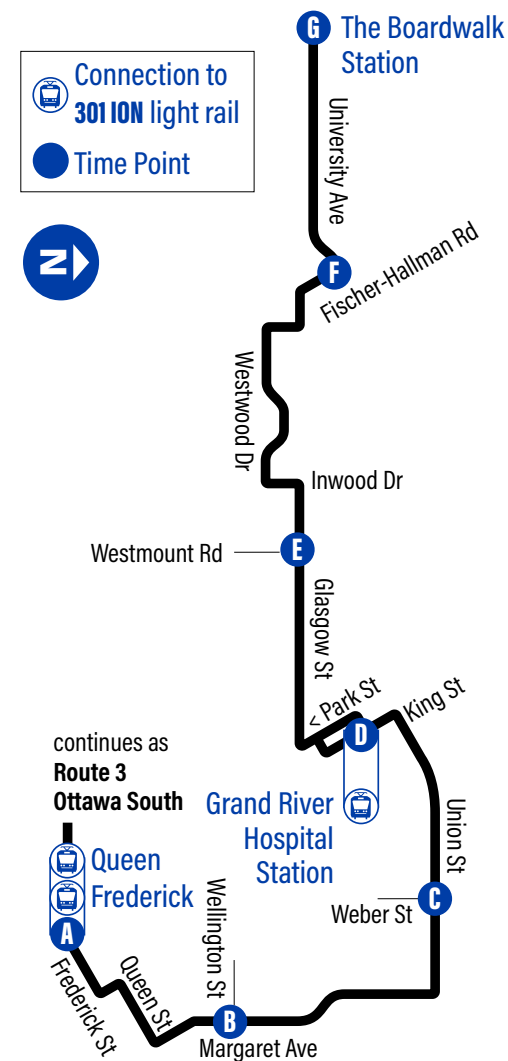

to Frederick Station

Stop	Time
G The Boardwalk Station	4003
University Ave. / Countrystone	3663
University Ave. / Countrystone Park	3664
University Ave. / Path To Countrystone	3264
University Ave. / Resurrection C. S. S	3265
F University Ave. / Fischer-Hallman	3167
Westwood / Glasgow	3266
Westwood / Dayman	3267
Westwood / Gallarno	3268
Westwood / Fernwood	3269
Westwood / Westwood Cres.	3270
Westwood / Inwood	3271
Inwood / Glasgow	3272
Glasgow / Aberdeen	3273
E Glasgow / Westmount	3274
Glasgow / Dunbar	3275
Glasgow / Belmont	3277
Glasgow / York	3278
Park / Grand River Hospital	3279
D Grand River Hospital Station	1900
King / Union	1902
Union / Mary	3283
Union / Herbert	3284
Union / Lucan	3285
Union / Devitt	1083
C Union / Weber	1092
Union / Ellis	2468
Union / Margaret	2469
Margaret / Breithaupt Centre	2471
Margaret / Guelph	2472
Margaret / Wilhelm	2838
B Margaret / Wellington	2839
Margaret / Victoria	2840
Margaret / Centre In The Square	2841
Queen / Kitchener Central Library	2358
Weber / Frederick	2842
A Frederick Station	1088

Continues as Route 3 to Sunrise Centre Station

Glasgow-Margaret

4

Effective: September 2, 2019

519-585-7555 www.grt.ca TTY: 519-575-4608
Text: 57555 & key in your bus stop number