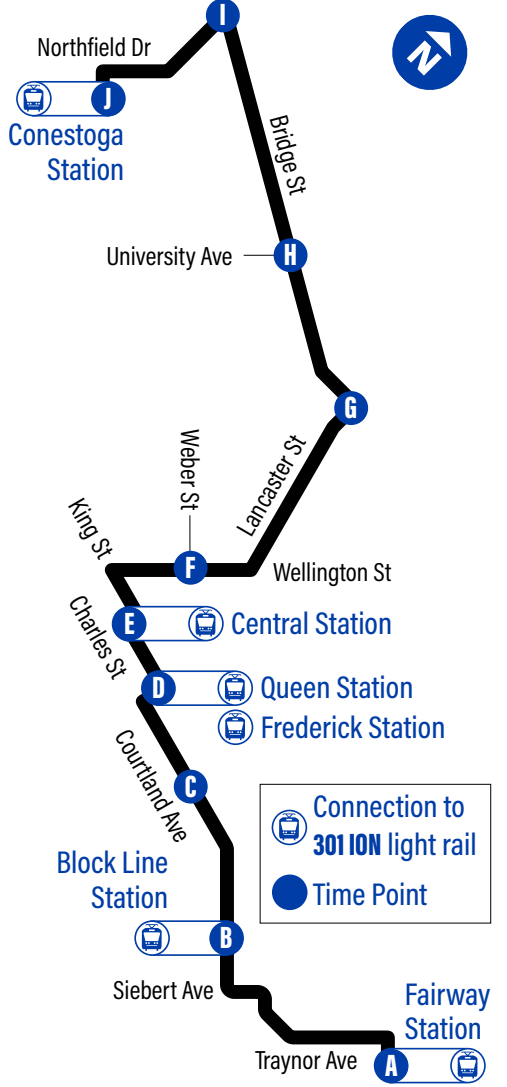

GRT
GRAND RIVER TRANSIT

6

Effective: September 2, 2019