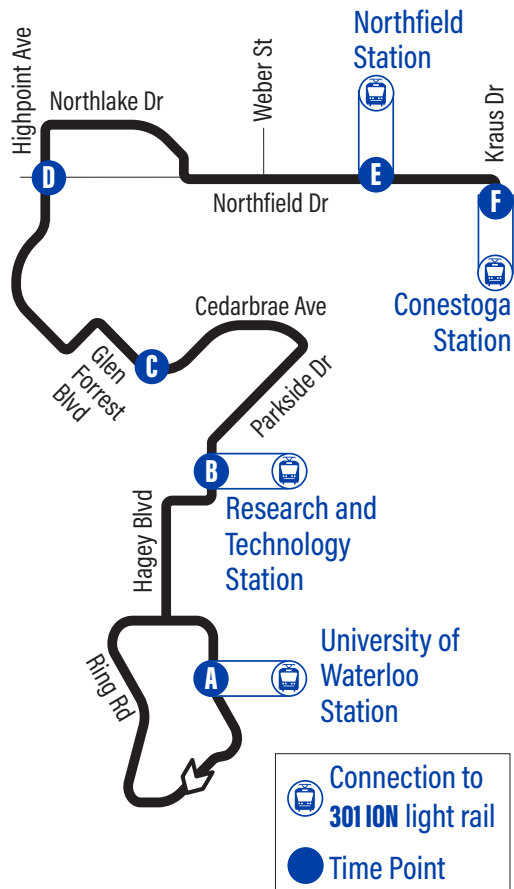

Connection to 301 ION light rail
Time Point

UW Station Transit Plaza
Opening late 2019

Saturday Schedule

to Conestoga Station						to University of Waterloo Station					
Depart >>>			>>> Arrive			Depart >>>			>>> Arrive		
University of Waterloo Station	Research and Technology Station	Cedarbrae / Glen Forrest	Highpoint / Northfield	Northfield Station	Conestoga Station	Conestoga Station	Northfield Station	Highpoint / Northfield	Cedarbrae / Glen Forrest	Research and Technology Station	University of Waterloo Station
A	B	C	D	E	F	F	E	D	C	B	A
6:48	6:57	7:02	7:07	7:13	7:19	6:55	7:00	7:06	7:11	7:16	7:21
7:18	7:27	7:32	7:37	7:43	7:49	7:25	7:30	7:36	7:41	7:46	7:51
7:48	7:57	8:02	8:07	8:13	8:19	7:55	8:00	8:06	8:11	8:16	8:21
8:18	8:27	8:32	8:37	8:43	8:49	8:25	8:30	8:36	8:41	8:46	8:51
8:48	8:57	9:02	9:07	9:13	9:19	8:55	9:00	9:06	9:11	9:16	9:21
9:19	9:28	9:33	9:38	9:44	9:50	9:25	9:30	9:36	9:41	9:46	9:51
9:49	9:58	10:03	10:08	10:14	10:20	9:55	10:00	10:06	10:11	10:16	10:21
10:19	10:28	10:33	10:38	10:44	10:50	10:25	10:30	10:36	10:41	10:46	10:51
10:49	10:58	11:03	11:08	11:14	11:20	10:55	11:00	11:06	11:11	11:16	11:21
11:19	11:28	11:33	11:38	11:44	11:50	11:25	11:30	11:36	11:41	11:46	11:51
11:49	11:58	12:03	12:08	12:14	12:20	11:55	12:00	12:06	12:11	12:16	12:21
12:19	12:28	12:33	12:38	12:44	12:50	12:25	12:30	12:36	12:41	12:46	12:51
12:49	12:58	1:03	1:08	1:14	1:20	12:55	1:00	1:06	1:11	1:16	1:21
1:19	1:28	1:33	1:38	1:44	1:50	1:25	1:30	1:36	1:41	1:46	1:51
1:49	1:58	2:03	2:08	2:14	2:20	1:55	2:00	2:06	2:11	2:16	2:21
2:19	2:28	2:33	2:38	2:44	2:50	2:25	2:30	2:36	2:41	2:46	2:51
2:49	2:58	3:03	3:08	3:14	3:20	2:55	3:00	3:06	3:11	3:16	3:21
3:19	3:28	3:33	3:38	3:44	3:50	3:25	3:30	3:36	3:41	3:46	3:51
3:49	3:58	4:03	4:08	4:14	4:20	3:55	4:00	4:06	4:11	4:16	4:21
4:19	4:28	4:33	4:38	4:44	4:50	4:25	4:30	4:36	4:41	4:46	4:51
4:49	4:58	5:03	5:08	5:14	5:20	4:55	5:00	5:06	5:11	5:16	5:21
5:19	5:28	5:33	5:38	5:44	5:50	5:25	5:30	5:36	5:41	5:46	5:51
5:49	5:58	6:03	6:08	6:14	6:20	5:55	6:00	6:06	6:11	6:16	6:21
6:19	6:28	6:33	6:38	6:44	6:50	6:25	6:30	6:36	6:41	6:46	6:51
6:49	6:58	7:03	7:08	7:14	7:20	6:55	7:00	7:06	7:11	7:16	7:21
7:19	7:28	7:33	7:38	7:44	7:50	7:25	7:30	7:36	7:41	7:46	7:51
7:49	7:58	8:03	8:08	8:14	8:20	7:55	8:00	8:06	8:11	8:16	8:21
8:19	8:28	8:33	8:38	8:44	8:50	8:25	8:30	8:36	8:41	8:46	8:51
8:49	8:58	9:03	9:08	9:14	9:20	8:55	9:00	9:06	9:11	9:16	9:21
9:19	9:28	9:33	9:38	9:44	9:50	9:25	9:30	9:36	9:41	9:46	9:51
9:49	9:58	10:03	10:08	10:14	10:19	9:55	10:00	10:06	10:11	10:16	10:21
10:18	10:27	10:32	10:37	10:43	10:48	10:25	10:30	10:36	10:41	10:46	10:51
10:47	10:56	11:01	11:06	11:12	11:17	10:55	11:00	11:06	11:11	11:16	11:21
11:14	11:23	11:28	11:33	11:39	11:44	11:25	11:30	11:36	11:41	11:46	11:51
11:44	11:53	11:58	12:03	12:09	12:14	11:55	12:00	12:06	12:11	12:16	12:21
12:14	12:23	12:28	12:33	12:39	12:44	12:25	12:30	12:36	12:41	12:46	12:51

A.M. 0:00
P.M. 0:00

Connection to 301 ION light rail