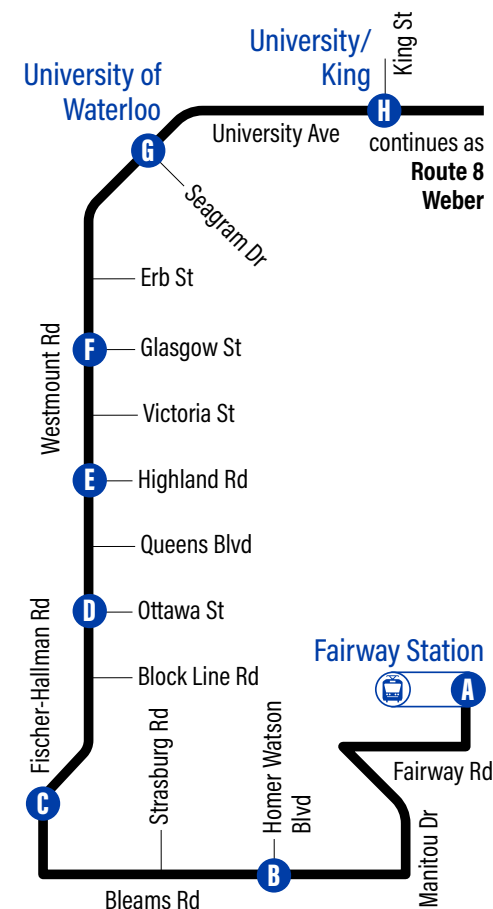

Continues as Route 8 to Fairway Station

Westmount

12

Effective: September 2, 2019

Connection to 301 ION light rail

Time Point

519-585-7555 www.grt.ca TTY: 519-575-4608
Text: 57555 & key in your bus stop number