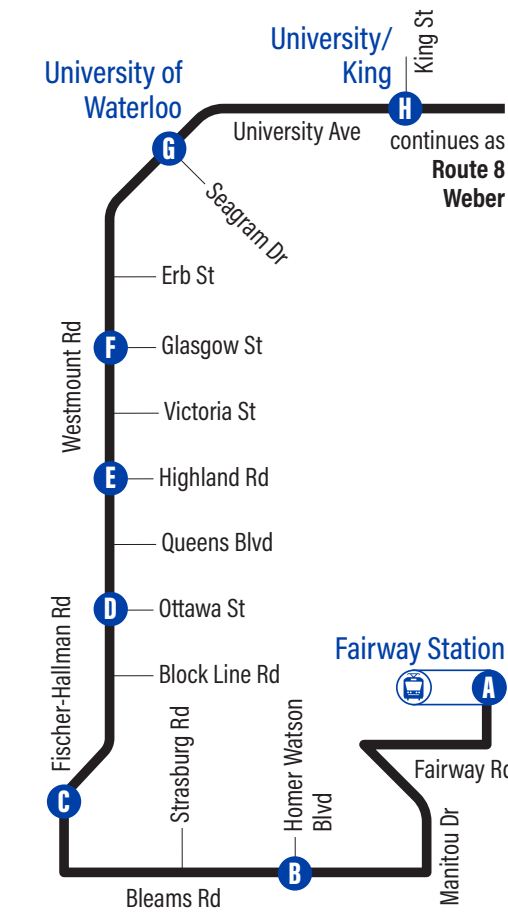

Continues as Route 8 to Fairway Station

GRT
GRAND RIVER TRANSIT

12

Effective: September 2, 2019

Connection to 301 ION light rail

Time Point

519-585-7555 www.grt.ca TTY: 519-575-4608
Text: 57555 & key in your bus stop number