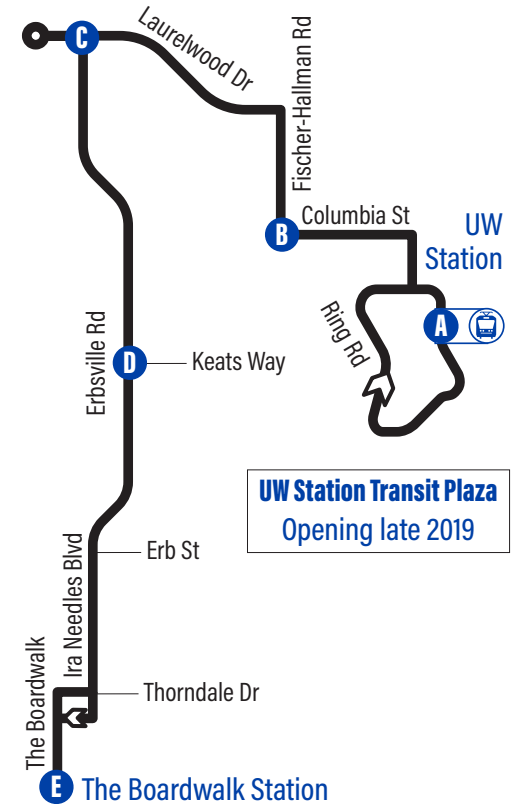

to University of Waterloo Station

E The Boardwalk Station 4002
330 The Boardwalk 1040
The Boardwalk / The Boardwalk Medical Centre 1037
Ira Needles / Thorndale 3903
D Ira Needles / Erb 3905
Erbsville / Westside Marketplace 3689
Erbsville / Royal Beech 3690
Erbsville / Path To Erbsville Ct. 3691
Erbsville / Keats Way 3451
Erbsville / Leighland 3452
Erbsville / Comridge 4088
Erbsville / Columbia 3453
Erbsville / Willow Wood 1106
Erbsville / White Elm 3392
Erbsville / Path To Wild Ginger 4085
Laurelwood / Sir John A Macdonald Secondary School 4014
C Laurelwood / Erbsville 1107
Laurelwood / Birchmount 1108
Laurelwood / Brookmill 1109
Laurelwood / Beaver Creek Cres. 1110
Laurelwood / Beaver Creek Rd. 1111
Laurelwood / Laurel Gate 1112
Laurelwood / Fischer-Hallman 3949
Fischer-Hallman / Path To Laurel Gate 1113
Fischer-Hallman / Gatestone 1114
Fischer-Hallman / Columbia 1115
B Columbia / Fischer-Hallman 1116
Columbia / UW. - Columbia Lake Village 1117
Columbia / Old Post 1118
Columbia / UW. - Ron Eydtt Village 1119
Columbia / UW. - Village 1 1120
Columbia / University Of Waterloo 3899
A University Of Waterloo Station 1123

Laurelwood

13

GRAND RIVER TRANSIT

Effective: September 2, 2019

UW Station Transit Plaza
Opening late 2019

Connection to 301 ION light rail

Time Point

519-585-7555 www.grt.ca TTY: 519-575-4608
Text: 57555 & key in your bus stop number